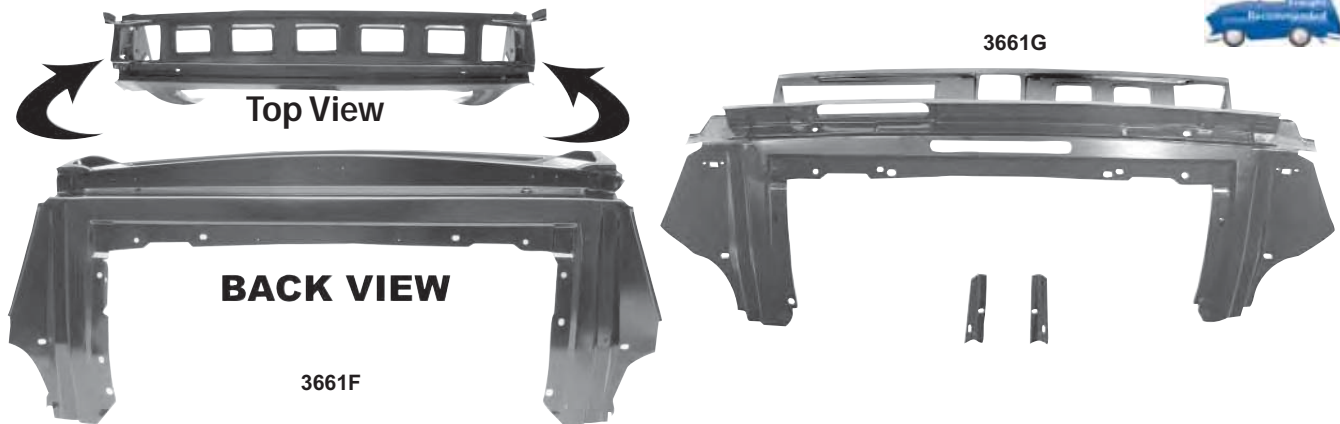

3661E	1965-68	Trunk Divider / Package Shelf, Coupe	<i>Improved Design!</i>	\$282.25 ea
3647YD	New 1965-66	Trunk Divider / R. Seat Mount Panel, Convertible		\$317.25 ea

3661H	New 1969-70	Trunk Divider Panel, Fastback		\$174.25 ea
3647YE	New 1969-70	Trunk Divider / R. Seat Mount Panel, Convertible		\$330.75 ea