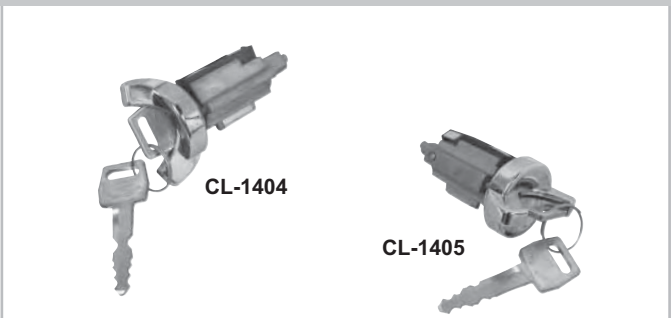

CL-1401	1965-66	Ignition Locks	<b>\$6.75 kit</b>
CL-1402	1967-69	Ignition Locks	

CL-1404	1970-73	Before 5/13/73	<b>\$12.25 kit</b>
CL-1405	1973-76	After 5/13/73	<b>\$12.25 kit</b>

*See our Lock Section for more details...*