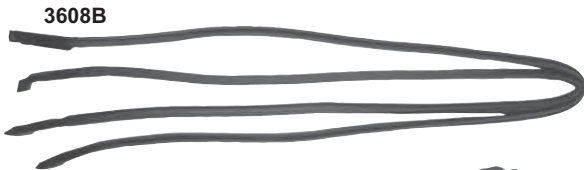

Door to Window Seals

3607L	1965-66	Door / Window Seals	$6.75 pr
3607M	Early 1967	Door / Window Seals	$15.00 pr

3607N	1967-68	Door / Window Seals	$8.00 pr
3607P	1969-70	Door / Window Seals	$10.75 pr

Door Weatherstripping

3608C

3608A	1965-66	Door Weatherstripping	$17.00 pr
3608B	1967-68	Door Weatherstripping	$24.25 pr
3608C	1969-70	Door Weatherstripping	$33.00 pr
3608D	1971-73	Door Weatherstripping	$62.00 pr

Glass Runs

3607Q	1967-68	Window Glass Runs	$21.00 pr

Roof Rail Seals

3608E	1965-66	Roof Rail Seals, Coupe	$21.00 pr
3608F	1967-68	Roof Rail Seals, Coupe	
3608G	1969-70	Roof Rail Seals, Coupe	$44.50 pr
3608H	1971-73	Roof Rail Seals	$52.75 pr
3608I	1965-66	Roof Rail Seals, Fastback	$44.50 pr
3608J	1967-68	Roof Rail Seals, Fastback	
3608K	1969-70	Roof Rail Seals, Fastback	$81.00 pr

Window Seals

M3659	1965-68	Windshield Seal	$20.25 ea

M3665	1965-66	Rear Window Seal, Coupe	$20.25 ea