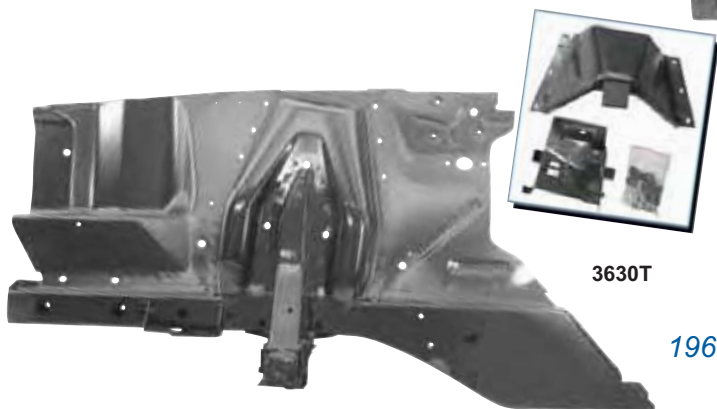

3630T

Includes Outer Shock Tower Bracket and Hardware

1967-70 Include extra heavy duty tower reinforcement

3630P	1965-66	Complete Shock Tower & Apron Assembly, RH	$580.00 ea
3630Q	1965-66	Complete Shock Tower & Apron Assembly, LH	$580.00 ea
3630R	1967-68	Complete Shock Tower & Apron Assembly, RH	$580.00 ea
3630S	1967-68	Complete Shock Tower & Apron Assembly, LH	$580.00 ea
3630T	1969-70	Complete Shock Tower & Apron Assembly, RH	$580.00 ea
3630U	1969-70	Complete Shock Tower & Apron Assembly, LH	$580.00 ea