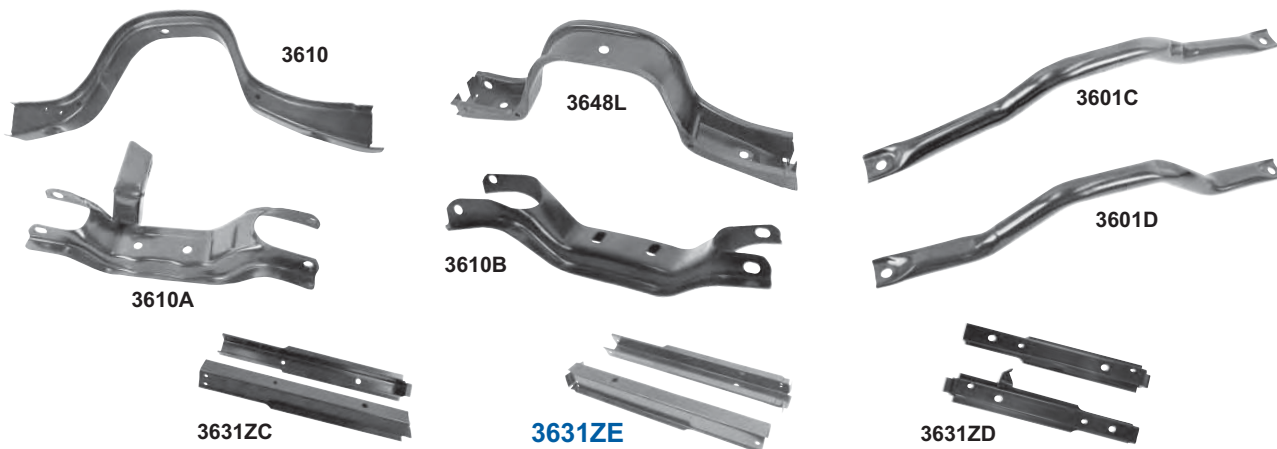

Floor & Transmission Supports

3610	1965-66	Front Floor Pan Support	$60.75 ea
3648L	1967-68	Front Floor Pan Support	$56.75 ea
3610A	1965-66	Transmission Support	$43.25 ea
3610B	1967-70	Transmission Support	$43.25 ea
3601C	1965-66	Front Crossmember	$59.50 ea
3601D	1967-68	Front Crossmember	$59.50 ea
3631ZC	1965-68	Firewall to Floor Pan Supports, Fastback & Coupe	$71.75 pr
3631ZE	New 1965-68	Firewall to Floor Pan Supports, Convertible	$71.75 pr
3631ZD	1969-70	Firewall to Floor Pan Supports, Fastback & Coupe	$71.75 pr