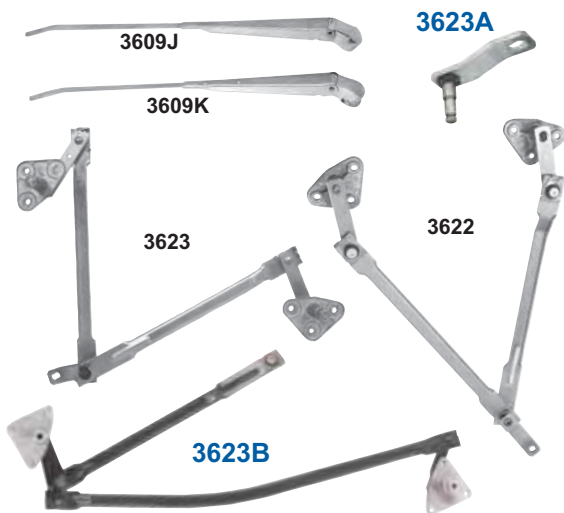

Windshield Wiper Arms

3609J	1965	Windshield Wiper Arm	
3609K	1966-70	Windshield Wiper Arm	
			$13.50 ea
3623A	New 1967-68	Wiper Motor Arm	
			$16.25 ea
3622	1966	Wiper Motor Transmission Arm	
3623	1967-68	Wiper Motor Transmission Arm	
			$93.25 ea
3623B	New 1969-70	Wiper Motor Transmission Arm	
			$106.75 pr