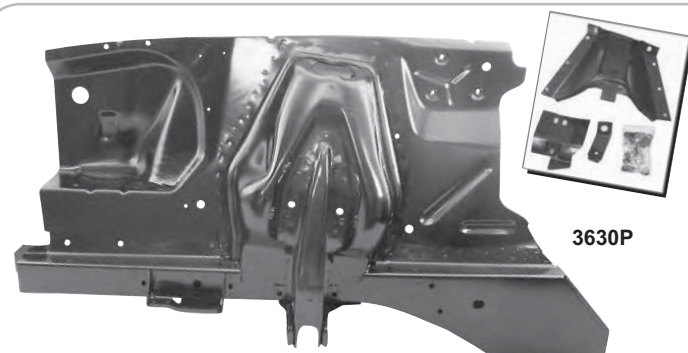

Shock Tower & Apron Assemblies

3630P