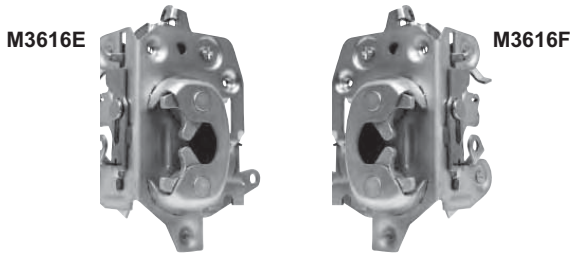

M3616E	1969-70	Door Latch RH
M3616F	1969-70	Door Latch LH
$56.75 ea