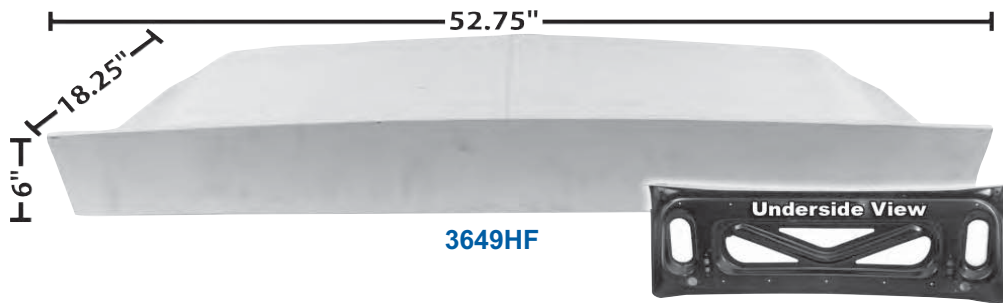

Underside View

3648	1965-66	Rear Deck Lid, Fastback	$147.25 ea
3649	1965-66	Rear Deck Lid, Coupe & Convertible	$147.25 ea
3649A	1967-68	Rear Deck Lid, Coupe & Convertible	$154.00 ea
3649H	1967-68	Rear Deck Lid, Fastback	$143.25 ea
3649B	1969-70	Rear Deck Lid, Fastback	$154.00 ea

3649HF