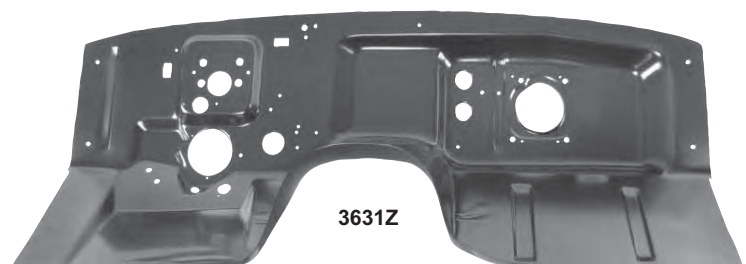

Firewalls

3631Z