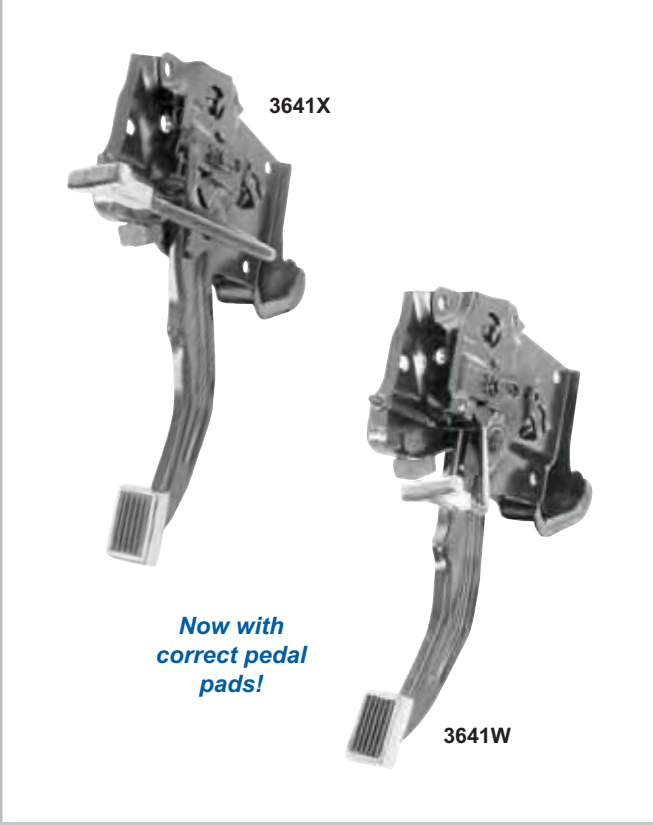

3641W	1969	Parking Brake Assembly
3641X	1970	Parking Brake Assembly
$79.75 ea		

Parking Brake Assemblies