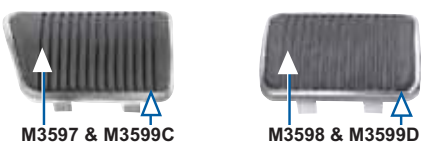

M3597 & M3599C

M3598 & M3599D

M3597	1965-68	Clutch Pedal Pad	$4.75 ea
M3599C	1965-68	Clutch Pedal Trim	$8.00 ea
M3598	1969-73	Clutch Pedal Pad	$7.25 ea
M3599D	1969-73	Clutch Pedal Trim	$14.25 ea

Clutch Pedal Pads

Steering Wheels

Simulated wood grain