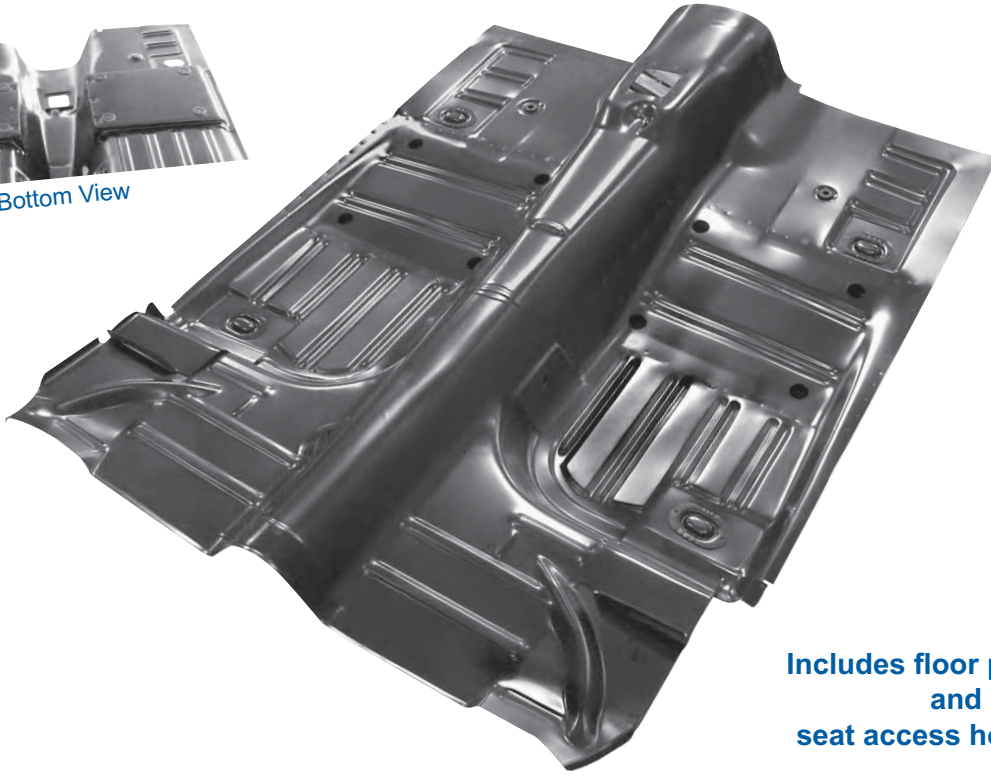

*Does not qualify for free freight program*

3648S	1965-66	Complete Floor & Trunk Pan w/Rocker Panels & Frame Rails, Convertible	\$2,300.00 ea
-------	---------	---	---------------

Floor Pans, cont'd.

Bottom View