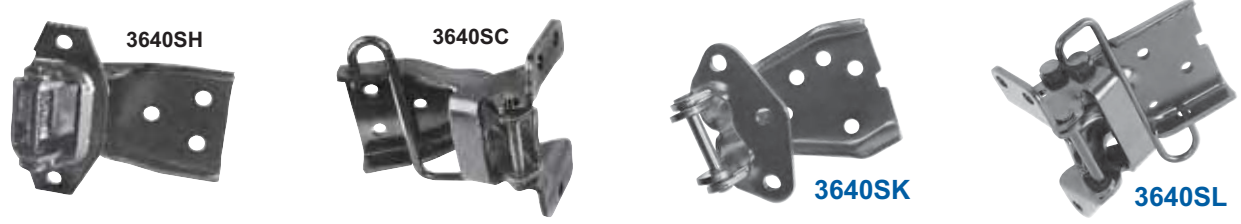

**Door Relays**

M3540	1967-68	Door Handle Control Relay RH	<b>\$10.75 ea</b>
M3541	1967-68	Door Handle Control Relay LH	

**Door Hinges**

3640P	1965-66	Door Hinge Upper RH	<b>\$24.25 ea</b>
3640Q	1965-66	Door Hinge Upper LH	<b>\$24.25 ea</b>
3640R	1965-66	Door Hinge Lower RH	<b>\$27.00 ea</b>
3640S	1965-66	Door Hinge Lower LH	<b>\$27.00 ea</b>
3640SE	1967-68	Door Hinge Upper RH	<b>\$56.75 ea</b>
3640SF	1967-68	Door Hinge Upper LH	<b>\$56.75 ea</b>
3640SA	1967-68	Door Hinge Lower RH	<b>\$56.75 ea</b>
3640SB	1967-68	Door Hinge Lower LH	<b>\$56.75 ea</b>