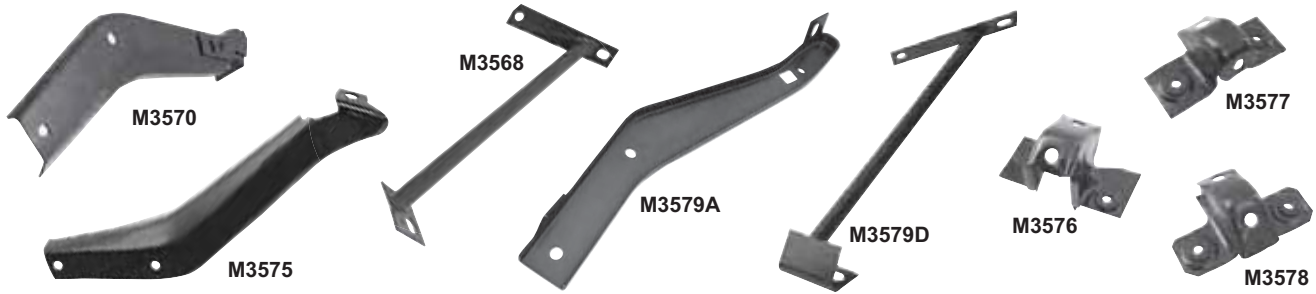

Bumper Brackets

M3570	1965-66	Bumper Bracket, Front Inner RH	$11.00 ea
M3571	1965-66	Bumper Bracket, Front Inner LH	$11.00 ea
M3568	1965-66	Bumper Bracket, Front Outer RH	$11.00 ea
M3569	1965-66	Bumper Bracket, Front Outer LH	$11.00 ea
M3576	1965-66	Bumper Bracket, Rear, Fits RH or LH	$8.25 ea
M3574	1967-68	Bumper Bracket, Front Inner RH	$11.00 ea
M3575	1967-68	Bumper Bracket, Front Inner LH	$11.00 ea
M3572	1967-68	Bumper Bracket, Front Outer RH	$11.00 ea
M3573	1967-68	Bumper Bracket, Front Outer LH	$11.00 ea
M3577	1967-68	Bumper Bracket, Rear, Fits RH or LH	$8.25 ea
M3579A	1969-70	Bumper Bracket, Front Inner RH	$15.00 ea
M3579B	1969-70	Bumper Bracket, Front Inner LH	$15.00 ea
M3579C	1969-70	Bumper Bracket, Front Outer RH	$11.00 ea
M3579D	1969-70	Bumper Bracket, Front Outer LH	$11.00 ea
M3578	1969-70	Bumper Bracket, Rear, Fits RH or LH	$9.50 ea

M3570A	1965-66	Fender to Bumper Bracket, RH	$3.00 ea
M3570B	1965-66	Fender to Bumper Bracket, LH	$3.00 ea
M3570C	1967-68	Fender to Bumper Bracket, RH	$3.00 ea
M3570D	1967-68	Fender to Bumper Bracket, LH	$3.00 ea