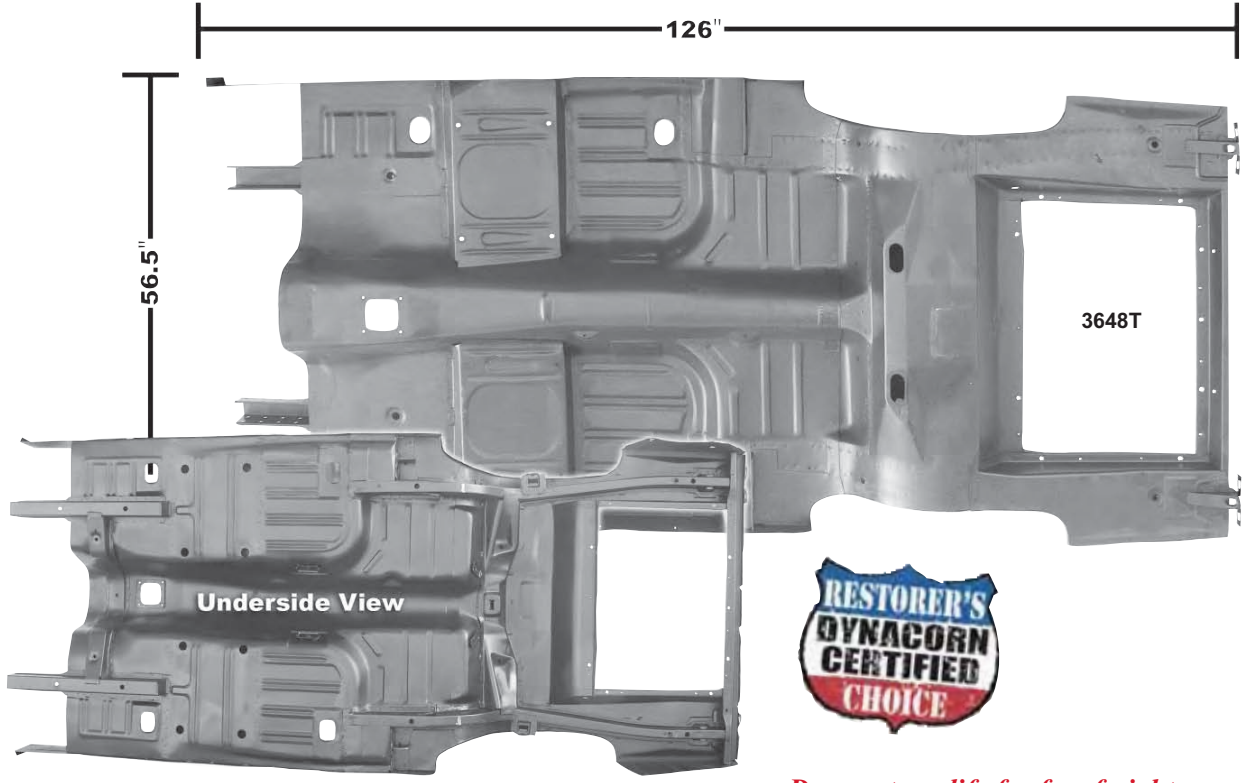

## Floor Pans

*Does not qualify for free freight program*

3648R		1965-66	Complete Floor & Trunk Pan w/Rockers, Seat Platforms & Frame Rails, Coupe & Fastback	\$2,090.00 ea
-------	--	---------	--	---------------