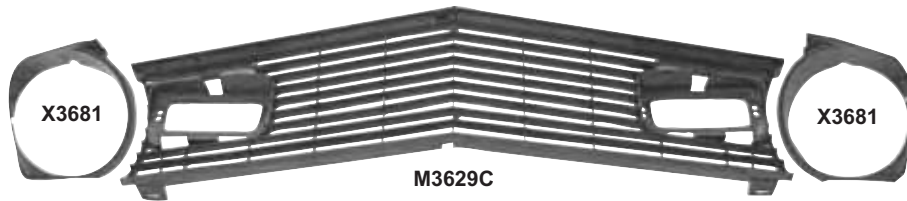

M3629B	1970	Standard Grille	$133.75 ea
M3629C	1970	Mach 1 Grille	$133.75 ea
X3688	1970	Headlamp Bucket Assembly RH	$457.75 ea
X3689	1970	Headlamp Bucket Assembly LH	$457.75 ea
X3699L	New 1970	Headlamp Adjusting Bucket RH	$27.00 ea
X3699M	New 1970	Headlamp Adjusting Bucket LH	$27.00 ea
X3681	1970	Headlamp Bezels	$47.25 pr
M3677	1970	Grille Center Opening Molding	$50.00 ea
X3694	1965-68, 1970	Headlamp Retaining Ring	$4.75 ea
M3643P	New 1970	Fender Extension Molding RH	$90.50 ea
M3643Q	New 1970	Fender Extension Molding LH	$90.50 ea