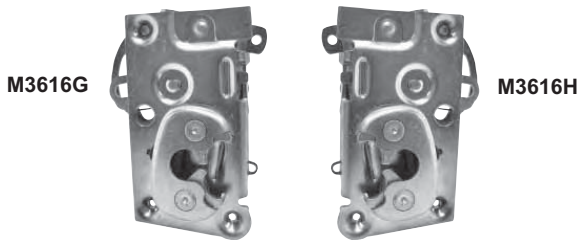

M3616G	1964-65	Door Latch RH, Falcon / Comet
M3616H	1964-65	Door Latch LH, Falcon / Comet
$43.25 ea