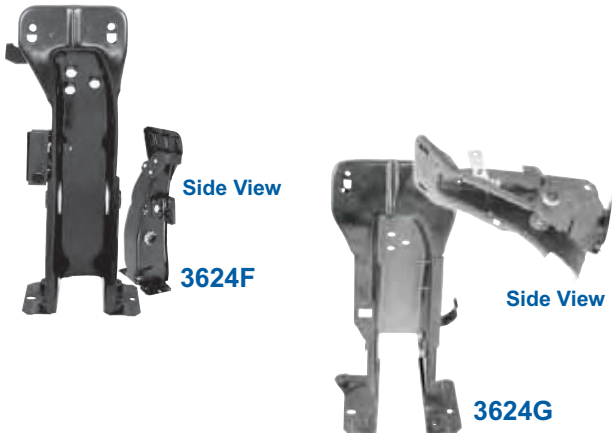

Brake/Clutch Assemblies

3624C	New	1964-66	Brake / Clutch Pedal Assembly	$93.25 ea
3624		1967-68	Brake Pedal Assy., Auto. Trans./ Power Brake	$63.50 ea
3624A	New	1967-68	Brake / Clutch Pedal Assy., Auto. Trans./Std. Brakes	$66.25 ea
3641WA	New	1969	Brake Pedal Assy., Automatic Transmission	$59.50 ea
3624F	New	1965-66	Brake Pedal Support	$59.50 ea
3624G	New	1967-68	Brake Pedal Support	
3624H	New	1969	Brake Pedal Support	
3624I	New	1970	Brake Pedal Support	$62.00 ea