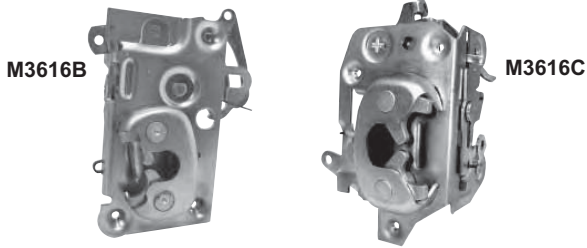

Door Latches

M3616A	1965-66	Door Latch RH
M3616B	1965-66	Door Latch LH
$43.25 ea		
M3616C	1967-68	Door Latch RH
M3616D	1967-68	Door Latch LH
$56.75 ea