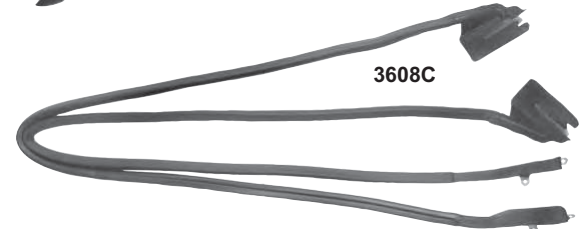

Door to Window Seals

3607L	1965-66	Door / Window Seals	$6.75 pr
3607M	Early 1967	Door / Window Seals	$15.00 pr

3607N	1967-68	Door / Window Seals	$8.00 pr
3607P	1969-70	Door / Window Seals	$10.75 pr

Door Weatherstripping

3608A	1965-66	Door Weatherstripping	$17.00 pr
3608B	1967-68	Door Weatherstripping	$24.25 pr
3608C	1969-70	Door Weatherstripping	$33.00 pr
3608D	1971-73	Door Weatherstripping	$62.00 pr

Glass Runs

3607Q	1967-68	Window Glass Runs	$21.00 pr

Roof Rail Seals

3608E	1965-66	Roof Rail Seals, Coupe	$21.00 pr
3608F	1967-68	Roof Rail Seals, Coupe	
3608G	1969-70	Roof Rail Seals, Coupe	$44.50 pr
3608H	1971-73	Roof Rail Seals	$52.75 pr
3608I	1965-66	Roof Rail Seals, Fastback	$44.50 pr
3608J	1967-68	Roof Rail Seals, Fastback	
3608K	1969-70	Roof Rail Seals, Fastback	$81.00 pr

Window Seals

M3659	1965-68	Windshield Seal	$20.25 ea

M3665	1965-66	Rear Window Seal, Coupe	$20.25 ea