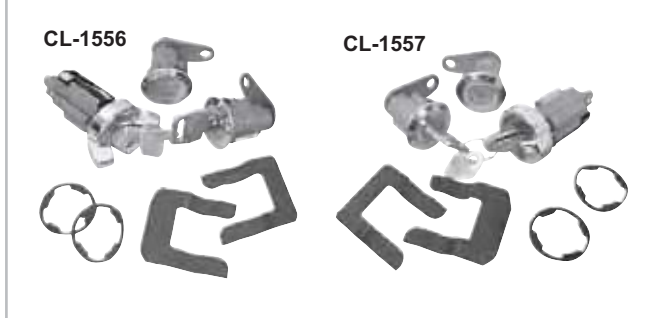

CL-1556	1970-73	Before 5/14/73	$25.75 kit
CL-1557	1973-76	After 5/14/73	$17.50 kit

Door Locks