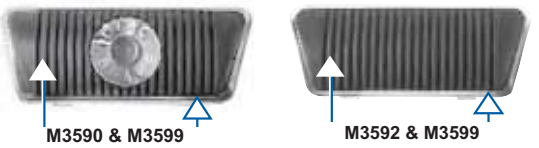

Brake Pedal Pads

M3590 & M3599

M3592 & M3599

M3590	1965-67	Brake Pedal Pad, Disc, Auto. Transmission	$8.50 ea
M3592	1965-67	Brake Pedal Pad, Automatic Transmission	$6.50 ea
M3599	1965-67	Brake Pedal Trim, Automatic Transmission	$7.25 ea