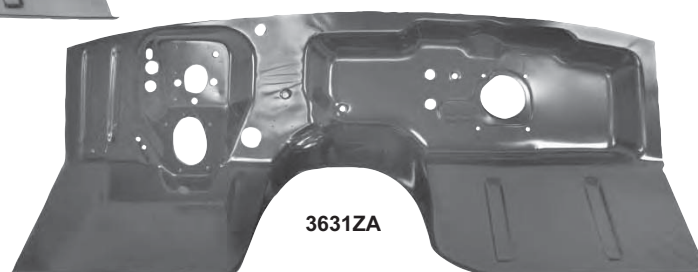

3631ZA

(Will fit Convertible with some modification)