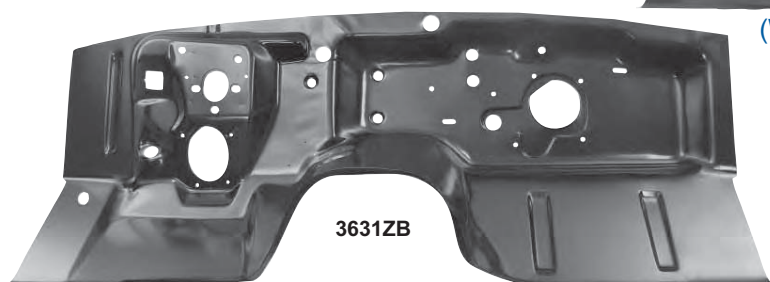

## Firewalls

**3631Z**

**3613A**

**3631ZA**

(Will fit Convertible with some modification)

**3631ZB**

3631Z		1965-66	Firewall, Fastback & Coupe, (Trim for use on Convertible)	<b>\$187.75 ea</b>
3631ZA		1967-68	Firewall, Fastback & Coupe, (Trim for use on Convertible)	<b>\$201.25 ea</b>
3631ZB		1969-70	Firewall	<b>\$228.25 ea</b>
3613A	New	1967-68	Steering Column Cover	<b>\$13.50 ea</b>