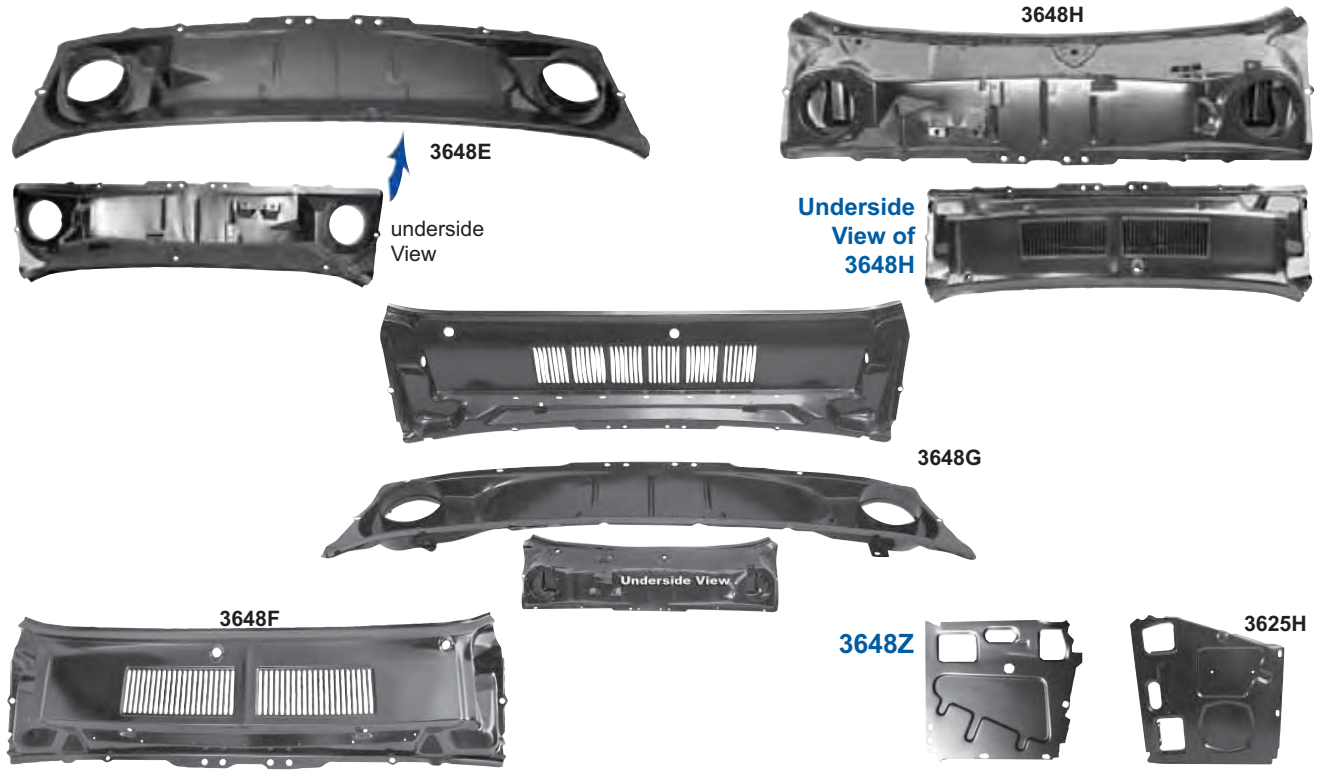

## Windshield Trim

3625C	1967-68	Dash Pad Trim, 2 pcs.	<b>\$47.25 ea</b>
-------	---------	-----------------------	-------------------

3648G		1965-66	Cowl Grille Assembly, 2 pieces	\$376.50 ea
3648Y	New	1965-66	Pillar Panel, RH	\$32.50 ea
3648Z	New	1965-66	Pillar Panel, LH	\$32.50 ea
3648E		1967-68	Cowl Panel, Lower	\$168.75 ea
3648F		1967-68	Cowl Vent Grille	\$185.00 ea
3648H		1967-68	Cowl Grille Assembly	\$376.75 ea
3625G		1967-68	Pillar Panel, RH	\$38.00 ea
3625H		1967-68	Pillar Panel, LH	\$38.00 ea