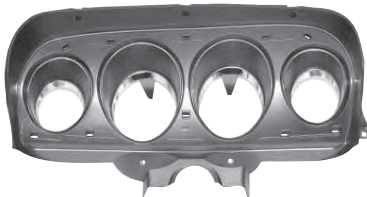

M3548	1965	Instrument Bezel, Black Camera Case W/Warn Lights	$23.50 ea
M3548B	1965-66	Instrument Bezel, Woodgrain	$33.75 ea
M3548A	1966	Instrument Bezel, Black Camera Case Full Gauge	$25.25 ea
M3548FA	New 1965	Instrument Bezel Lens, "ALT" type	$15.50 ea
M3548FB	New 1965-66	Instrument Bezel Lens, "Full" type	$9.50 ea

M3548C	1967	Instrument Bezel, Standard, Black	$48.50 ea
M3548CA	New 1967	Instrument Bezel, Deluxe, Brushed Aluminum Finish (No lenses)	$120.25 ea
M3548FC	New 1967-68	Instrument Bezel Lenses, 5 pieces	$29.75 set
M3548CB	New 1968	Instrument Bezel with Lenses, Standard, Black	$93.25 ea
M3548CC	New 1968	Instrument Bezel with Lenses, Woodgrain	$93.25 ea

M3548D

M3548D	New 1969	Instrument Bezel, Standard	$128.25 ea
M3548DA	New 1970	Instrument Bezel, Standard, Black Camera Case Finish	$140.50 ea
M3548F	New 1969-70	Instrument Bezel Lenses	$29.75 set
M3548H	New 1969-70	Instrument Bezel Mounting Set	$64.75 ea
M3548DC	New 1969	Instrument Bezel Trim	Coming Soon!
M3548DB	New 1971-73	Instrument Bezel, Standard, Black Camera Case Finish	$98.50 ea