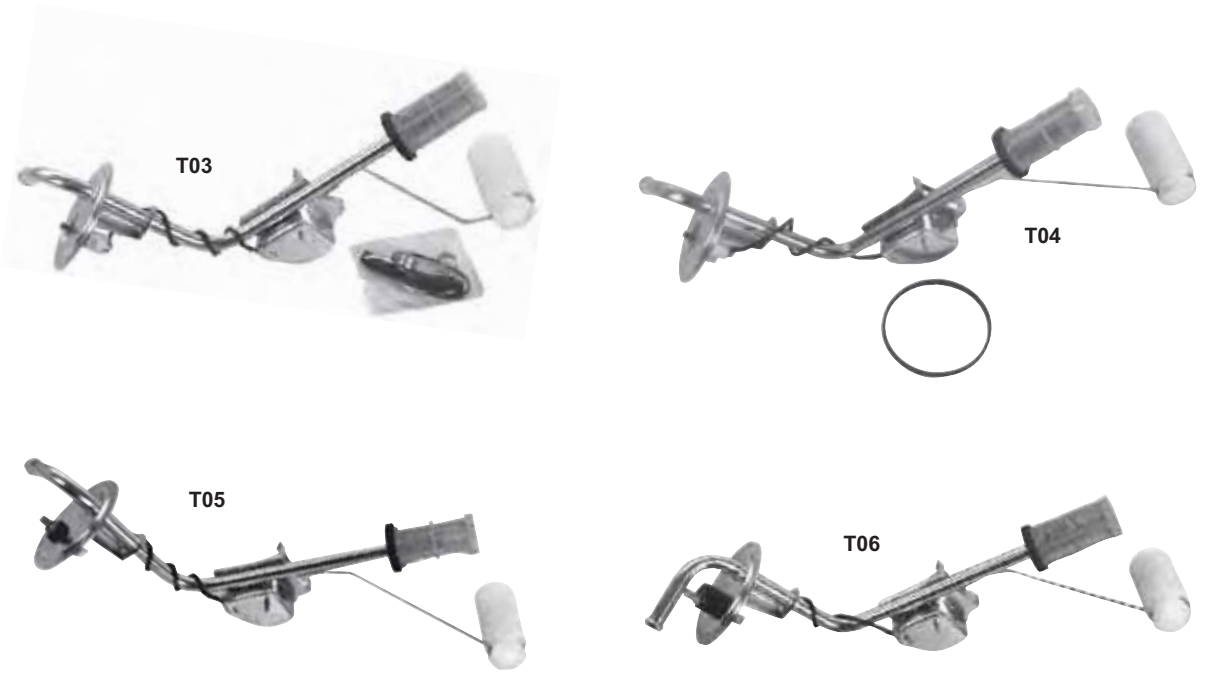

Fuel Sending Units

T03	1965-68	Fuel Sender All Engines	$20.25 ea
T04	1969	Fuel Sender All Engines	$23.00 ea
T05	1970	Fuel Sender All Engines	$23.00 ea
T06	1971-73	Fuel Sender All (Except '71 429 V8)	$23.00 ea

Gas Caps