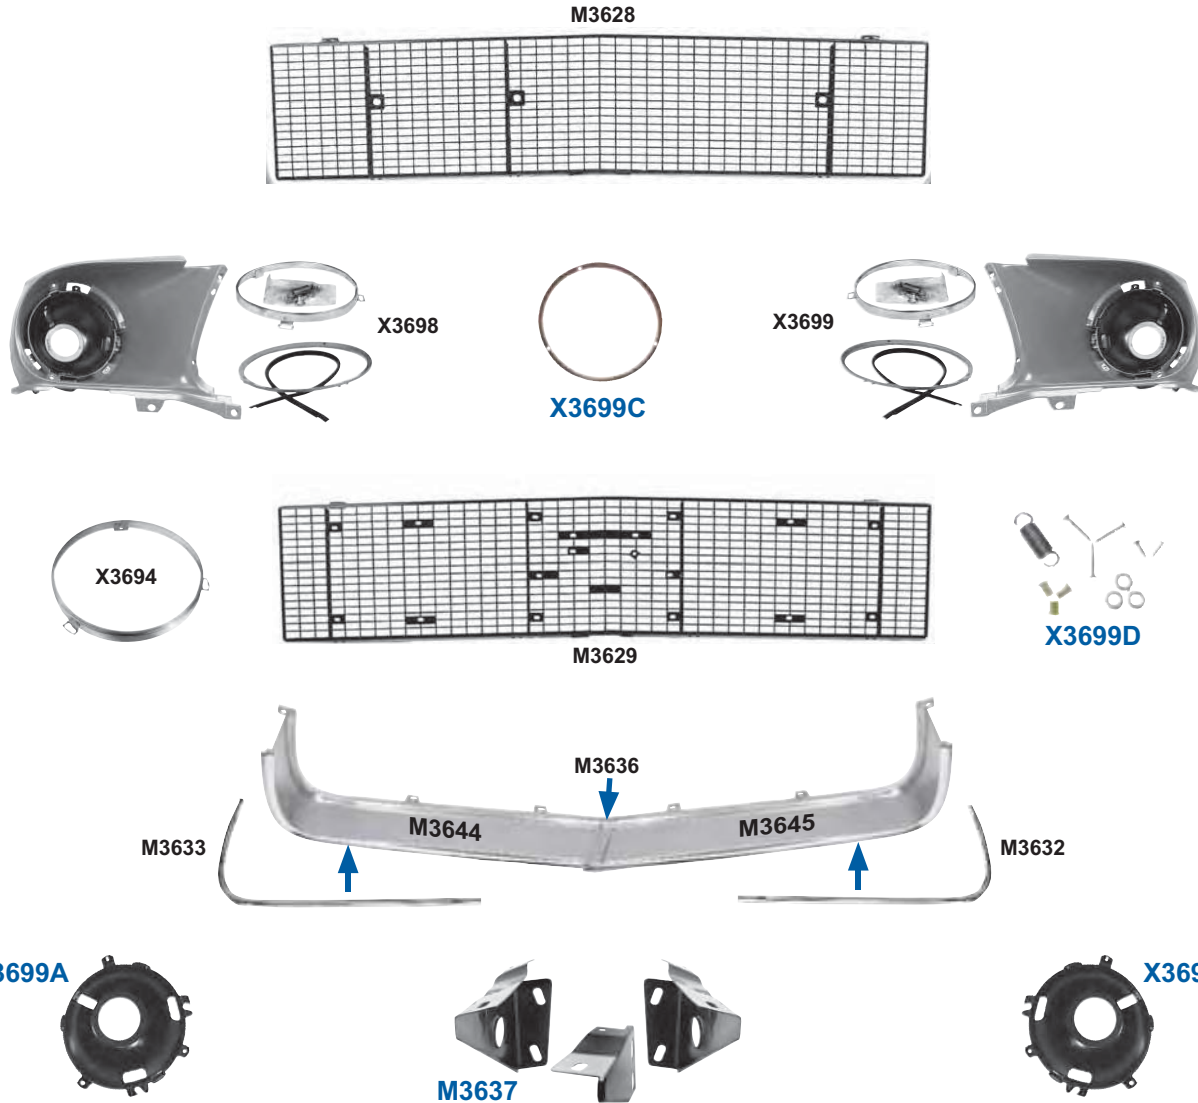

M3625	1965	Grille	\$63.50 ea
M3626	1965	Grille with Fog Lamps	\$63.50 ea
M3625A	1965	Grille Ornament Retainer	\$4.75 ea
M3627	1966	Grille	\$89.00 ea
X3690	1965-66	Headlamp Bucket Assembly RH	\$147.25 ea
X3691	1965-66	Headlamp Bucket Assembly LH	\$147.25 ea
X3696	New 1965-66	Headlamp Adjusting Bucket RH/LH	\$13.50 ea
X3697	New 1965-66	Headlamp Adjusting Screw Set	\$5.50 set
X3692	1965-66	Headlamp Door RH	\$35.00 ea
X3693	1965-66	Headlamp Door LH	\$35.00 ea
X3694	1965-68, 1970	Headlamp Retaining Ring	\$4.75 ea
M3630	1965-66	Grille Molding RH	\$15.00 ea
M3631	1965-66	Grille Molding LH	\$15.00 ea
M3635	1966	Grille Center Joint Molding	\$10.75 ea
3635P	1965-66	Lower Grille Support Bar	\$33.75 ea