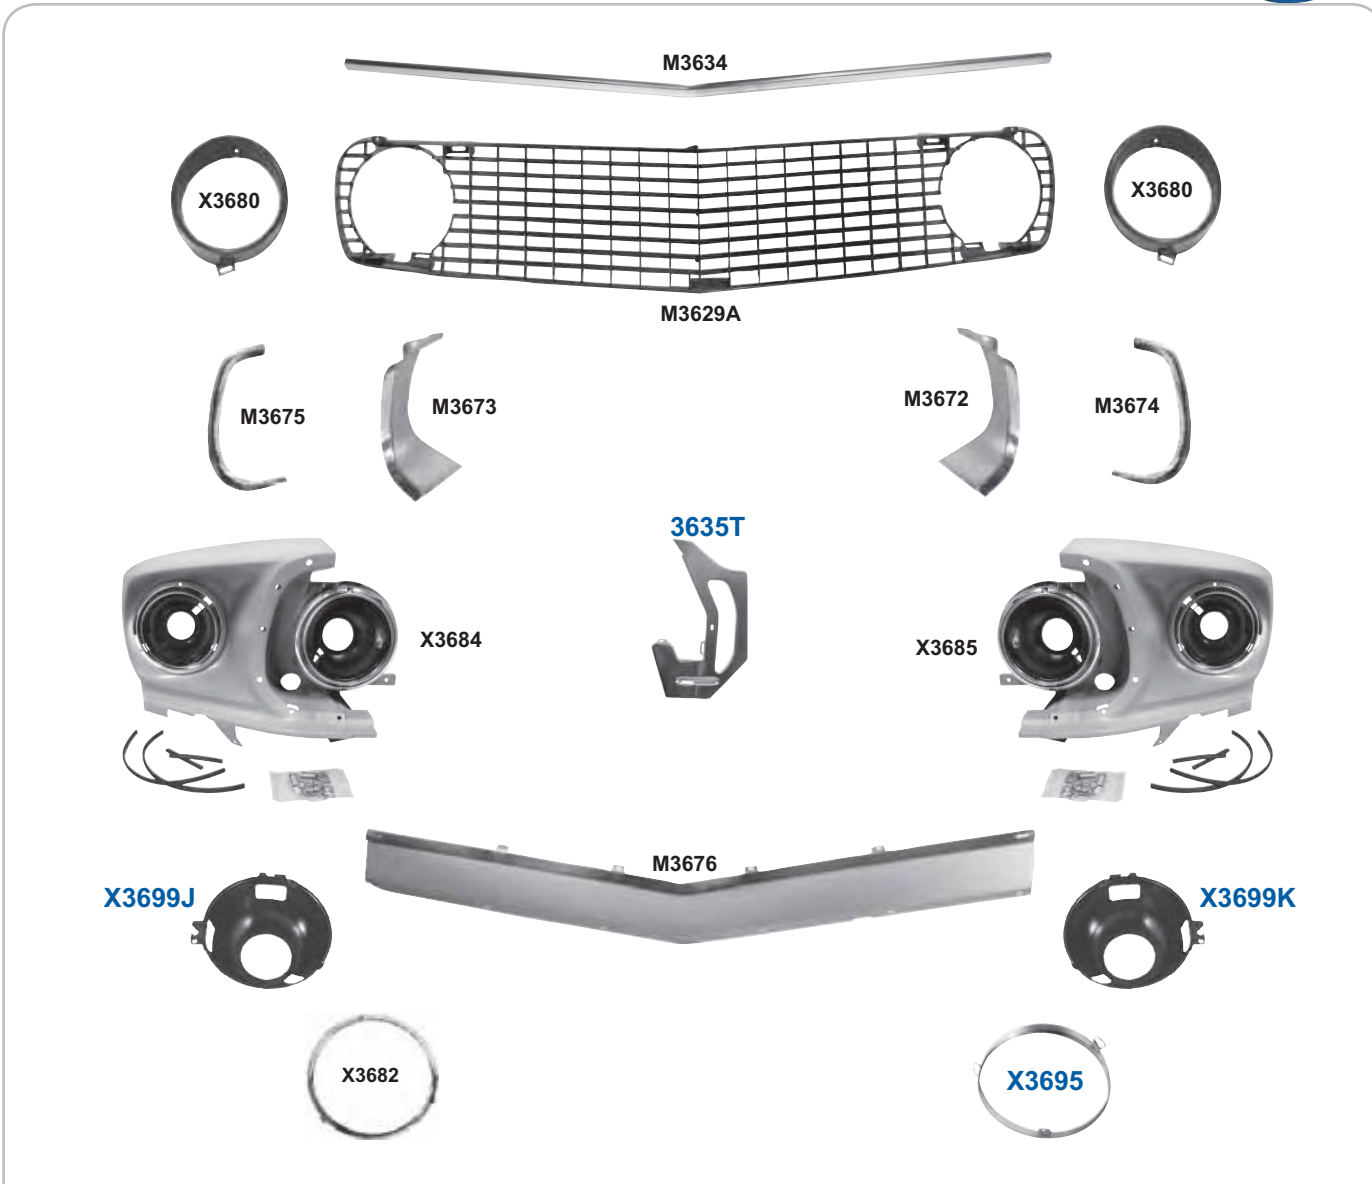

M3629A	1969	Grille	$93.25 ea
X3684	1969	Headlamp Bucket Assembly RH	$363.25 ea
X3685	1969	Headlamp Bucket Assembly LH	$363.25 ea
X3699J	New 1969	Headlamp Adjusting Bucket, High, RH	$17.50 ea
X3699K	New 1969	Headlamp Adjusting Bucket, High, LH	$17.50 ea
X3699G	New 1969	Headlamp Adjusting Bucket, Low, RH	$17.50 ea
X3699H	New 1969	Headlamp Adjusting Bucket, Low, LH	$17.50 ea
X3682	1969	Outer Headlamp Bezel	$24.25 ea
X3680	1969	Inner Headlamp Bezels	$39.25 pr
M3634	1969	Grille Opening Molding	$12.25 ea
M3672	1969	Grille End Panel, RH	$28.50 ea
M3673	1969	Grille End Panel, LH	$28.50 ea
M3674	1969	Grille End Panel Molding, RH	$25.75 ea
M3675	1969	Grille End Panel Molding, LH	$25.75 ea
M3676	1969	Grille Center Opening Panel	$48.50 ea
X3695	New 1969	Headlamp Retaining Ring	$10.00 ea
3635T	New 1969	Grille Support Brace	$24.25 ea