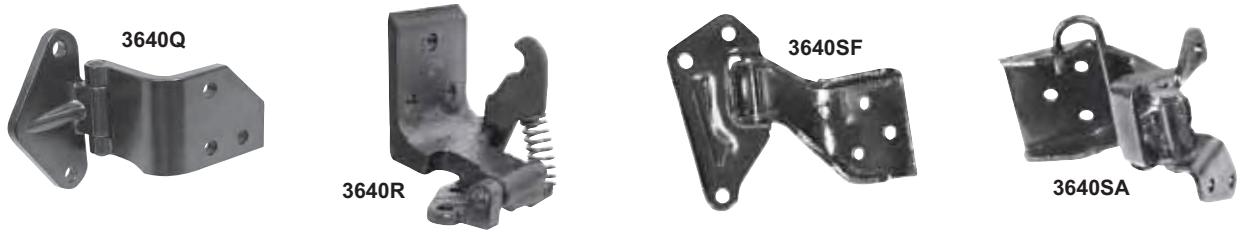

Door Hinges

3640P	1965-66	Door Hinge Upper RH	$24.25 ea
3640Q	1965-66	Door Hinge Upper LH	$24.25 ea
3640R	1965-66	Door Hinge Lower RH	$27.00 ea
3640S	1965-66	Door Hinge Lower LH	$27.00 ea
3640SE	1967-68	Door Hinge Upper RH	$56.75 ea
3640SF	1967-68	Door Hinge Upper LH	$56.75 ea
3640SA	1967-68	Door Hinge Lower RH	$56.75 ea
3640SB	1967-68	Door Hinge Lower LH	$56.75 ea