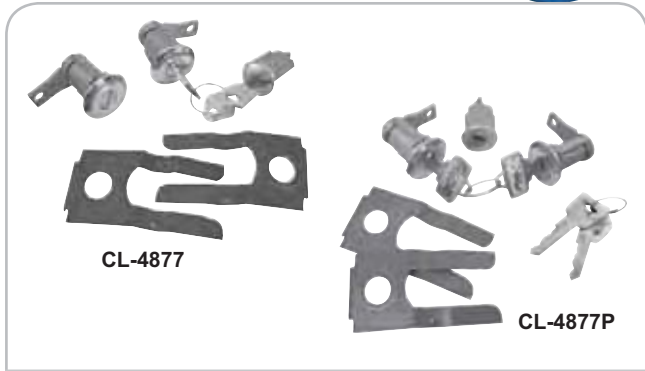

Ignition Locks

CL-4877	1965-66	Standard Ford Keys	$25.75 kit
CL-4877P	1965-66	With Pony Keys	

$27.00 kit