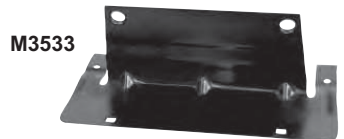

**License Plate Brackets**

**M3533A**

**Back**

**Front**

**M3532**

**M3533**

M3533A	1969	Front License Bracket	<b>\$13.50 ea</b>
M3532	1971-72	Front License Bracket	<b>\$19.00 ea</b>
M3533	1973	Front License Bracket w/ Urethane Bumpers	<b>\$19.00 ea</b>