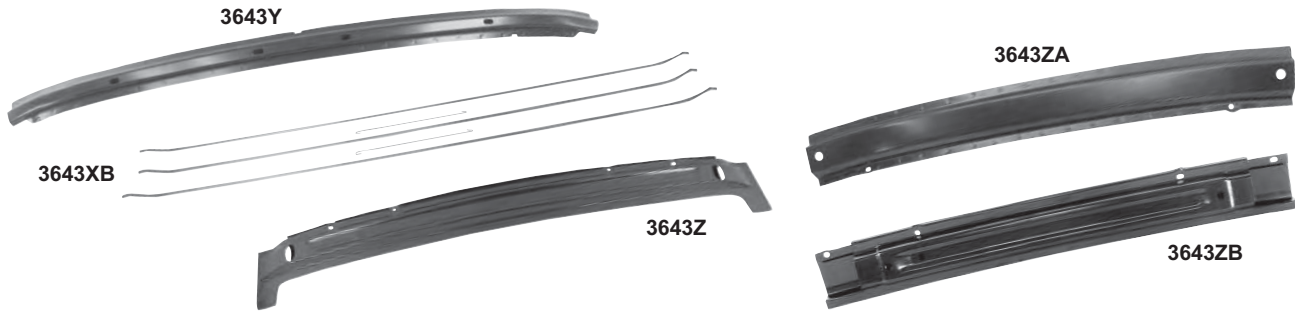

## Firewalls

**3631Z**

**3613A**

**3631ZA**

(Will fit Convertible with some modification)

**3631ZB**

3631Z		1965-66	Firewall, Fastback & Coupe, (Trim for use on Convertible)	<b>\$187.75 ea</b>
3631ZA		1967-68	Firewall, Fastback & Coupe, (Trim for use on Convertible)	<b>\$201.25 ea</b>
3631ZB		1969-70	Firewall	<b>\$228.25 ea</b>
3613A	New	1967-68	Steering Column Cover	<b>\$13.50 ea</b>

Convertible Top Frame

3628	New	1965-68	Convertible Top Frame Assembly w/Header Bow	\$1,050.00 ea
------	-----	---------	---	---------------

Roof Panels

3643XA		1965-66	Roof Panel, Fastback	\$309.25 ea
3643X		1967-68	Roof Panel, Fastback	\$309.25 ea
3643XC		1969-70	Roof Panel, Fastback	\$322.75 ea
3643XG	New	1967-68	Roof Panel Insulation	Coming Soon!

## Roof Braces

3643ZD	New	1965-66	Front Roof Brace, Convertible	\$73.00 ea
3643Y		1965-68	Front Roof Brace, Coupe & Fastback	\$62.25 ea
3643XB		1967-68	Roof Headliner Bows, 5 pcs., Fastback	\$40.50 set
3643Z		1967-68	Rear Roof Brace, Fastback	\$62.25 ea
3643ZA		1969-70	Front Roof Brace, Fastback	\$62.25 ea
3643ZB		1969-70	Rear Roof Brace, Fastback	\$73.00 ea