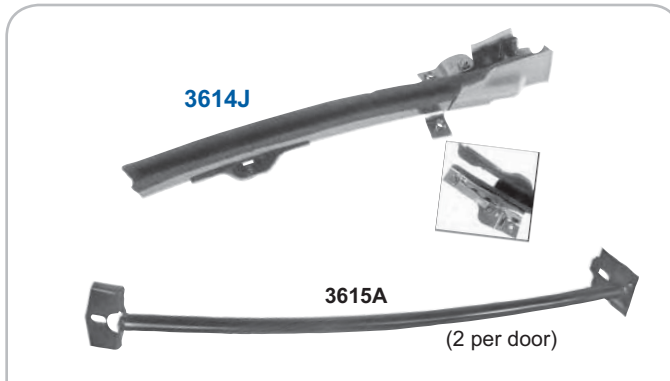

3614J	New	1965-66	Door Glass Track, RH
3614K	New	1965-66	Door Glass Track, LH
$52.75 ea			
3615		1969-70	Door Glass Track, RH
3615A		1969-70	Door Glass Track, LH
$24.25 ea