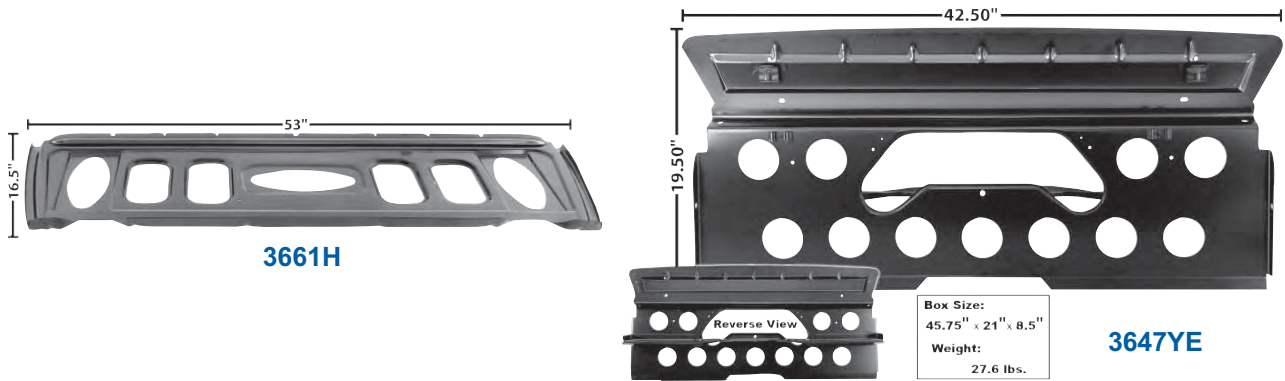

3661E	1965-68	Trunk Divider / Package Shelf, Coupe	<i>Improved Design!</i>	\$282.25 ea
3647YD	New 1965-66	Trunk Divider / R. Seat Mount Panel, Convertible		\$317.25 ea

3661H	New 1969-70	Trunk Divider Panel, Fastback		\$174.25 ea
3647YE	New 1969-70	Trunk Divider / R. Seat Mount Panel, Convertible		\$330.75 ea