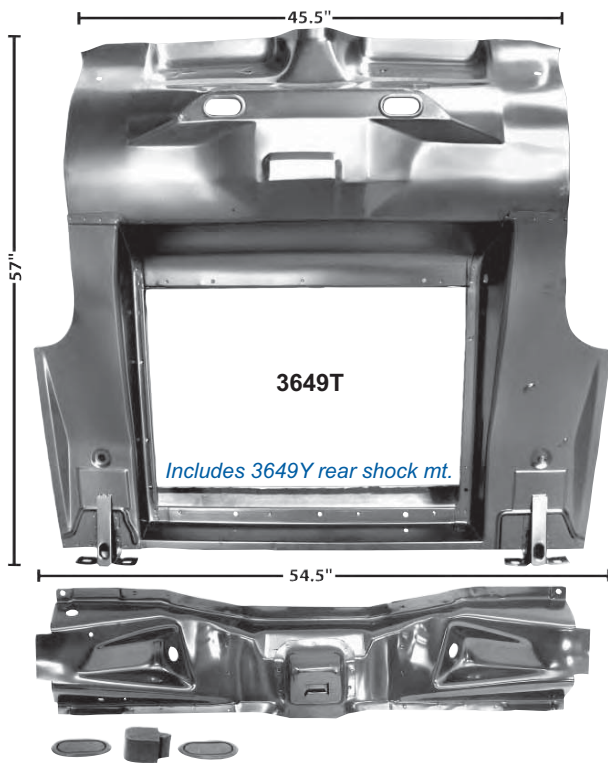

Coupe & Fastback

3649S	1965-66	Complete Trunk Floor, Coupe & Fastback	$376.75 ea
3649T	1967-68	Complete Trunk Floor, Coupe & Fastback	$376.75 ea
3649U	1969-70	Complete Trunk Floor, Coupe & Fastback	$376.75 ea

More Trunk Floor Pans on page 41....