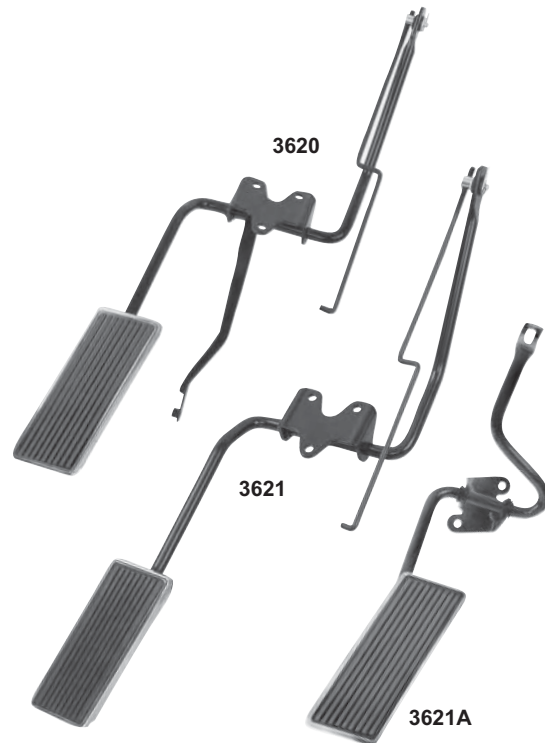

Accelerator Assemblies

3621	1965-68	Accelerator Assembly, Manual Transmission	$60.75 ea
3620	1966-68	Accelerator Assembly, Automatic Transmission	$66.25 ea
3621A	1969	Accelerator Assembly, Manual Transmission	

Pkg. Brake Pad

M3596	1969-73	Parking Brake Pedal Pad	$5.50 ea