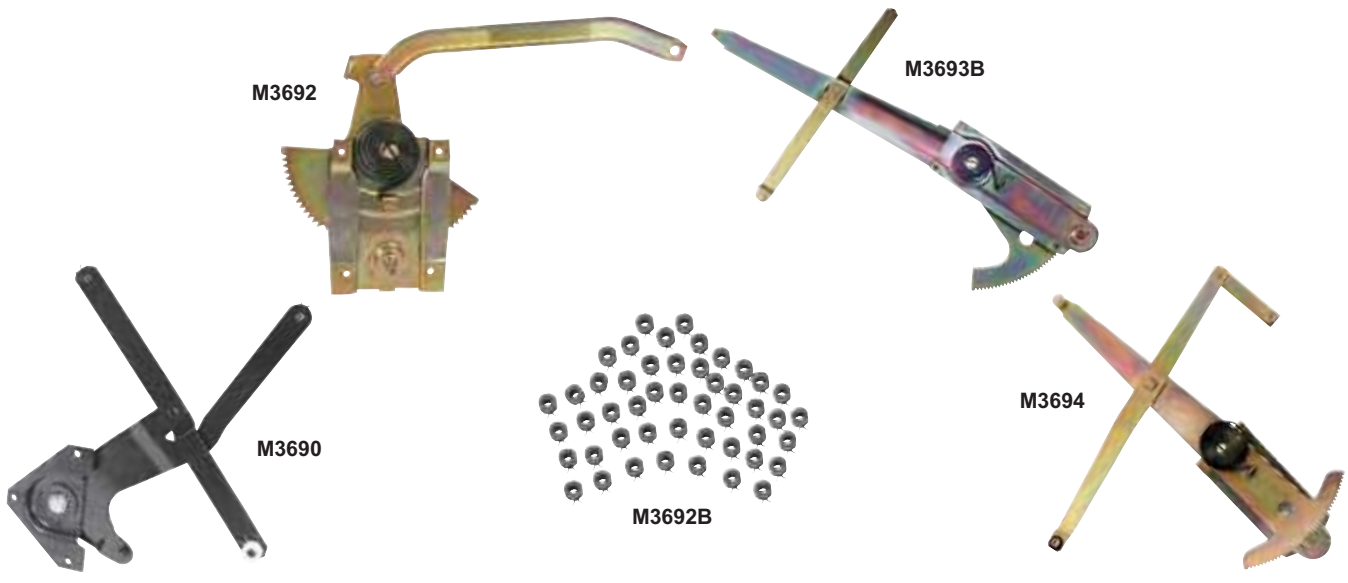

Window Regulators

M3690	1965-66	Regulator Scissors, RH	$23.00 ea
M3691	1965-66	Regulator Scissors, LH	$23.00 ea
M3692	1965-66	Window Regulator, RH	$16.25 ea
M3693	1965-66	Window Regulator, LH	$16.25 ea
M3693A	1967	Window Regulator, RH	$50.00 ea
M3693B	1967	Window Regulator, LH	$50.00 ea
M3693C	1968	Window Regulator, RH	$50.00 ea
M3693D	1968	Window Regulator, LH	$50.00 ea
M3694	1969	Window Regulator, RH	$59.50 ea
M3695	1969	Window Regulator, LH	$59.50 ea
M3696	1970	Window Regulator, RH	$59.50 ea
M3697	1970	Window Regulator, LH	$59.50 ea
M3692B	1965-66	Window Rollers & Clips, 50 ct bag	$27.00 bag