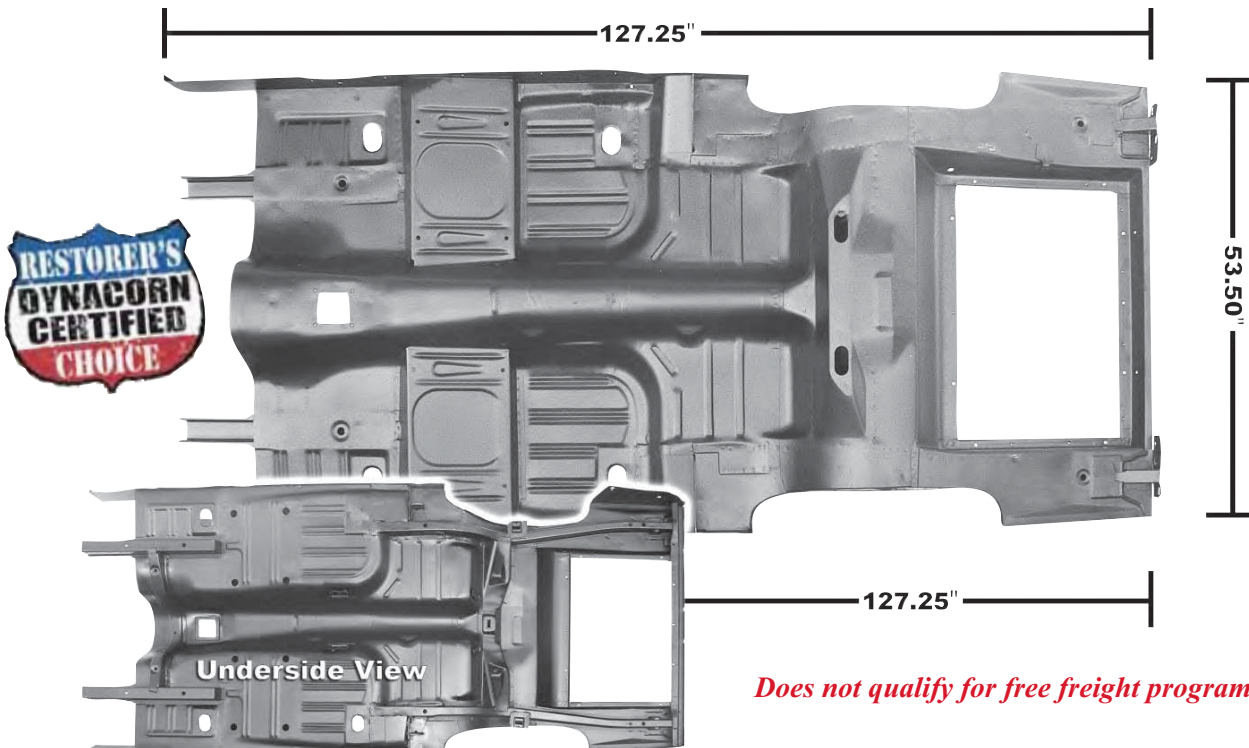

Floor Pans

Does not qualify for free freight program

3648R		1965-66	Complete Floor & Trunk Pan w/Rockers, Seat Platforms & Frame Rails, Coupe & Fastback	$2,090.00 ea