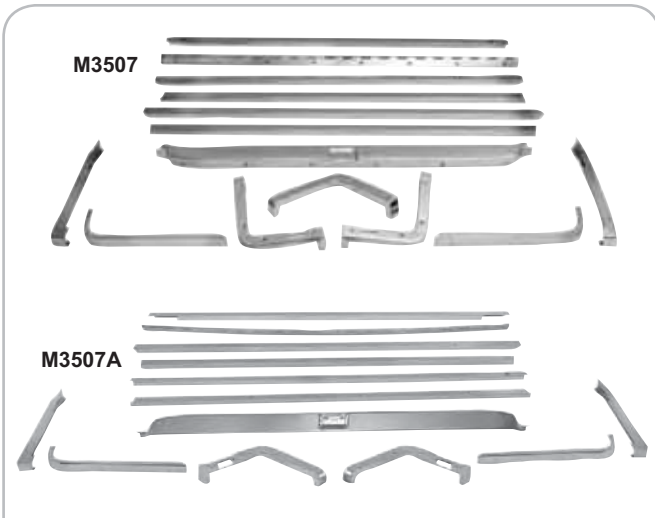

M3507	1965-68	Fold Down Seat Moldings for Fastback, 14 Pcs
$216.00 set		

M3507A	1969-70	Fold Down Seat Moldings for Fastback, 13 Pcs
$216.00 set