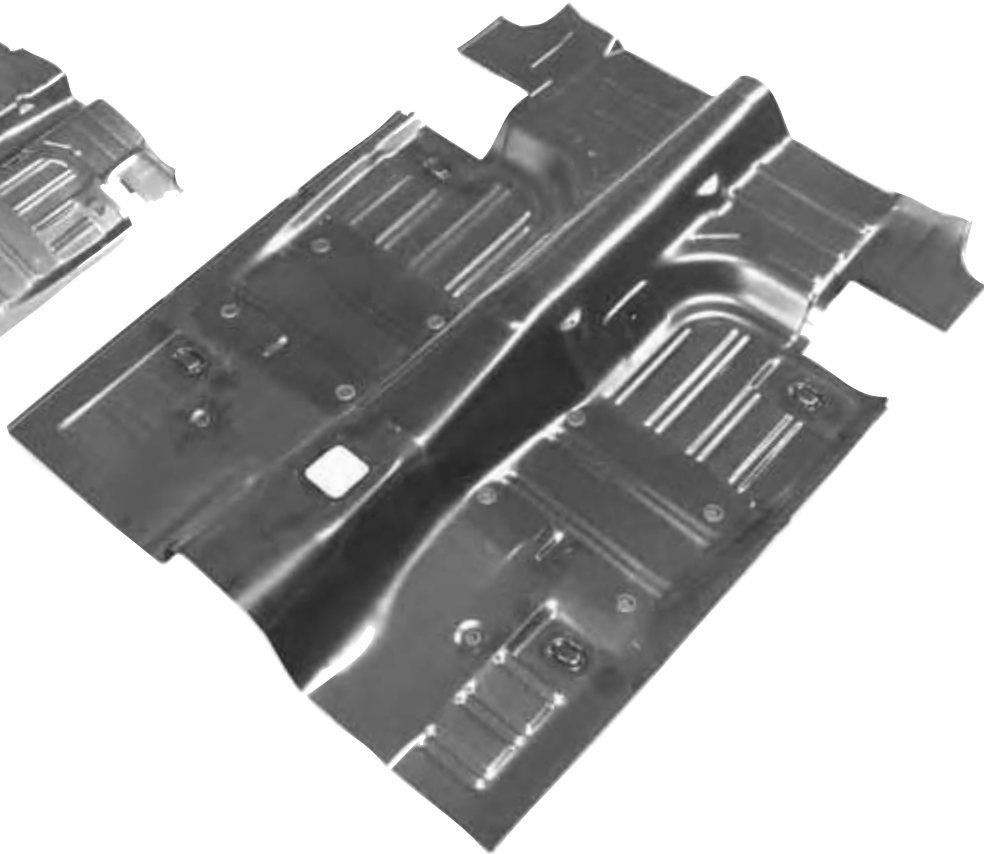

3648C   1965-68   Complete Floor Pan, Coupe & Fastback $403.75 ea