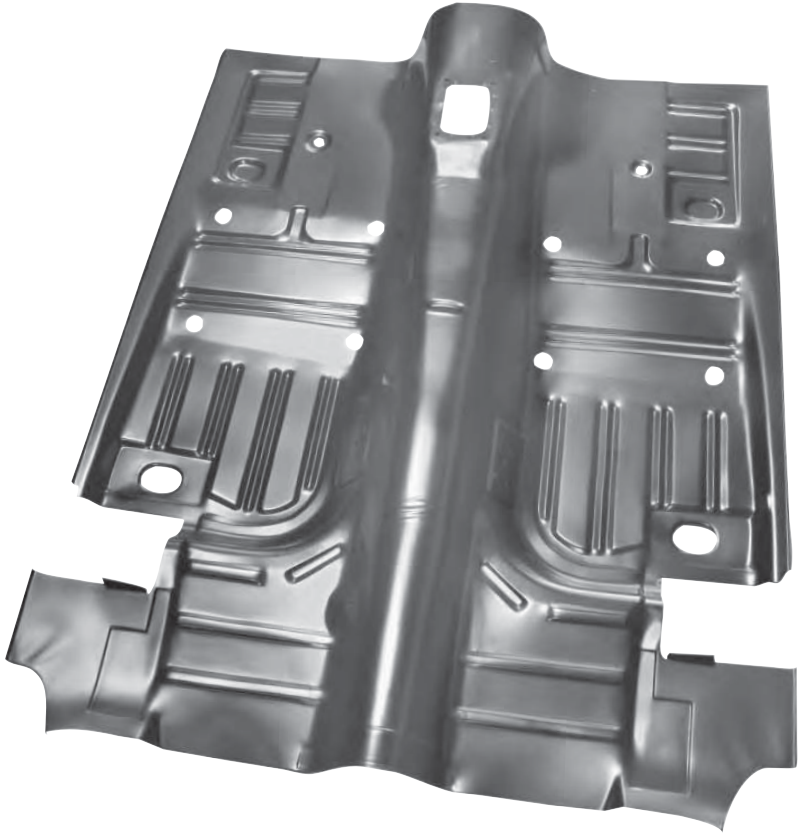

Includes floor pan plugs  
and  
seat access hole plugs

3648B      1965-68      Complete Floor Pan, Convertible      \$403.75 ea

Bottom View

3648C      1965-68      Complete Floor Pan, Coupe & Fastback      \$403.75 ea