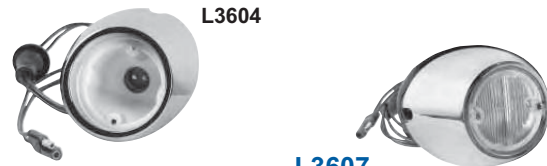

L3604

L3607

L3604 1967-68 Back-up Lamp Housing, RH
L3605 1967-68 Back-up Lamp Housing, LH

$31.00 ea

L3606 New 1969-70 Back-up Lamp Housing, RH
L3607 New 1969-70 Back-up Lamp Housing, LH

$40.00 ea