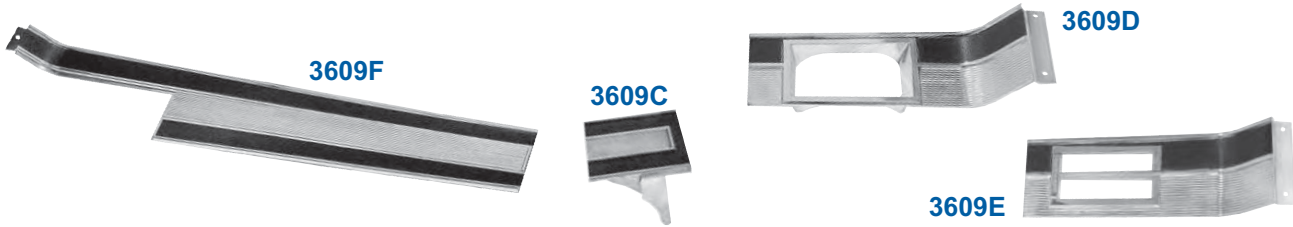

Console Panels

3609C	New	1965-66	Console Plate	$70.25 ea
3609D	New	1965-66	Standard Console Shift Panel	$60.75 ea
3609E	New	1965-66	Console Shift Plate, Automatic Shift	$60.75 ea
3609F	New	1965-66	Console Center Panel	$131.00 ea

Console Ashtray

3609G New 1965-66 Console Ashtray
$26.25 ea