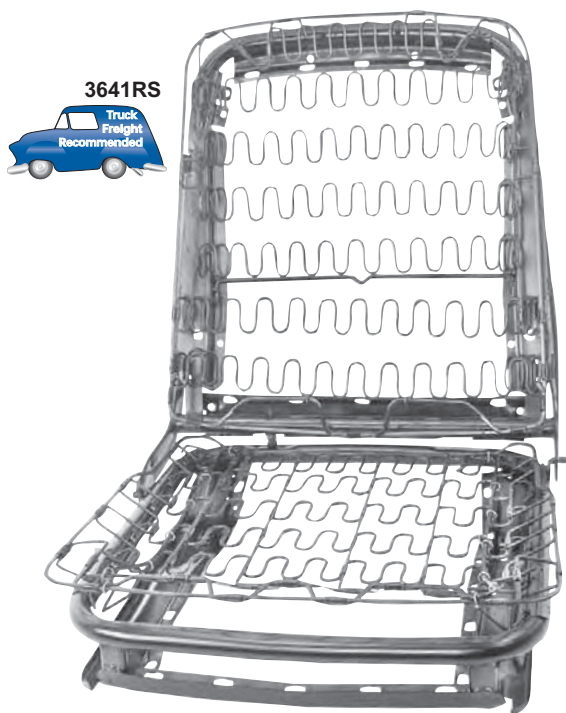

Seat Frames

3641RS