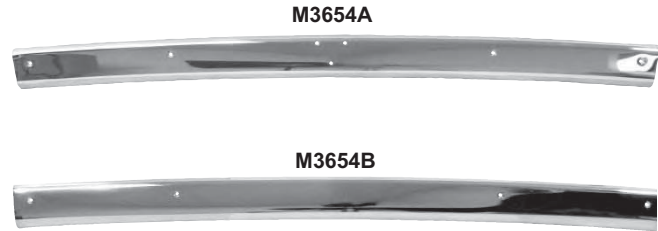

Conv. Header Mldg.

M3654A	1965-67	Convertible Header Molding
M3654B	1968	Convertible Header Molding
$44.50 ea