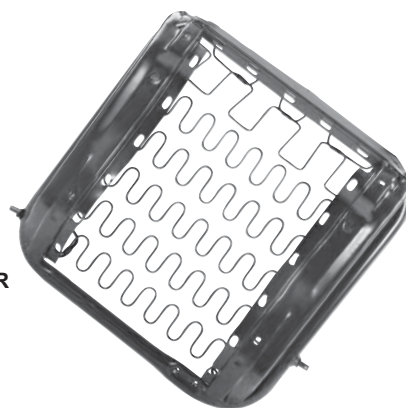

Seat Frames

3641RS

3641RR

3641R

3641RS		1965-67	Front Seat Frame, RH	<b>\$403.75 ea</b>
3641RT		1965-67	Front Seat Frame, LH	<b>\$403.75 ea</b>
3641RR	New	1965-67	Seat Bottom, RH	<b>\$147.25 ea</b>
3641R		1965-67	Seat Bottom, LH	<b>\$147.25 ea</b>