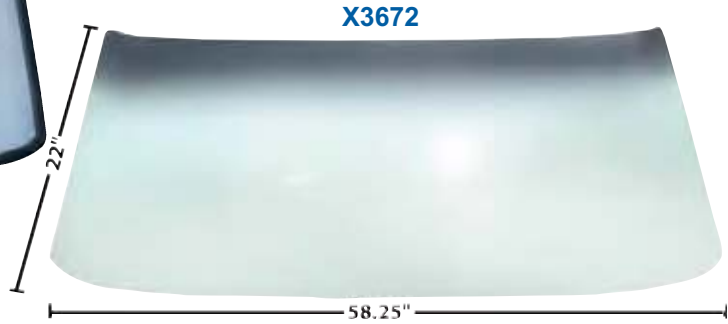

X3670	New	1967-68	Front Windshield Glass, Fastback	$241.75 ea
X3672	New	1969-70	Front Windshield Glass, Fastback	$236.25 ea