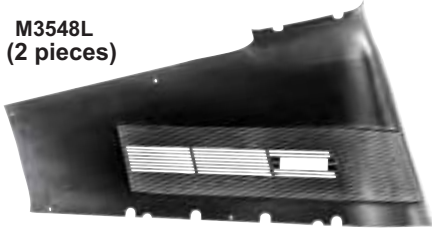

M3548L
(2 pieces)

dii Exclusive