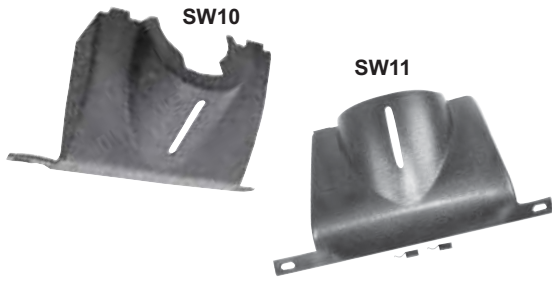

Column Covers

SW10	1969	Steering Column Cover
SW11	1970	Steering Column Cover
$33.75 ea