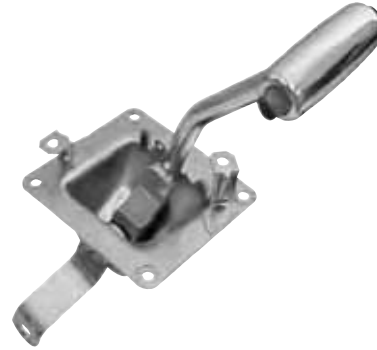

3627 1967-68 Shifter Assembly with Console
$168.75 ea