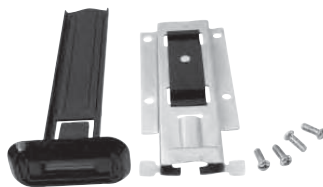

Seat Miscellaneous

3641RM

3641RA	New	1968-70	Seat Back Handle	Coming Soon!
3641RL	New	1969	Headrest (no guide or retainer)	Coming Soon!
3641RM	New	1969	Headrest Guide and Retainer (no headrest)	$16.25 set
3641RY	New	1968-70	Seat Hinge Covers, 4 pcs.	$33.75 set

Seat Frames

3641RS		1965-67	Front Seat Frame, RH	$403.75 ea
3641RT		1965-67	Front Seat Frame, LH	$403.75 ea
3641RR	New	1965-67	Seat Bottom, RH	$147.25 ea
3641R		1965-67	Seat Bottom, LH	$147.25 ea