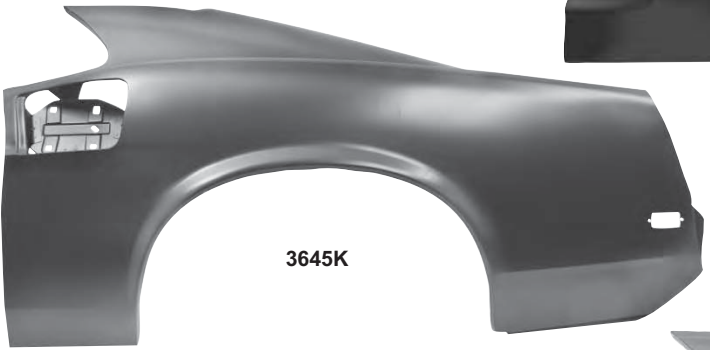

Quarter Panels, continued

3645K

See page M36 for Quarter Brackets...

3645G	1968	Quarter Panel, RH	Fastback	$403.75 ea
3645H	1968	Quarter Panel, LH	Fastback	$403.75 ea
3647C	1968	Quarter Panel, RH	Coupe	$255.25 ea
3647D	1968	Quarter Panel, LH	Coupe	$255.25 ea
3645J	1969	Quarter Panel, RH	Fastback	$403.75 ea
3645K	1969	Quarter Panel, LH	Fastback	$403.75 ea
3647GX	New 1969	Quarter Panel, Complete RH	Convertible	Coming soon!
3647HX	New 1969	Quarter Panel, Complete LH	Convertible	Coming soon!
3645L	1970	Quarter Panel, RH	Fastback	$417.25 ea
3645M	1970	Quarter Panel, LH	Fastback	$417.25 ea