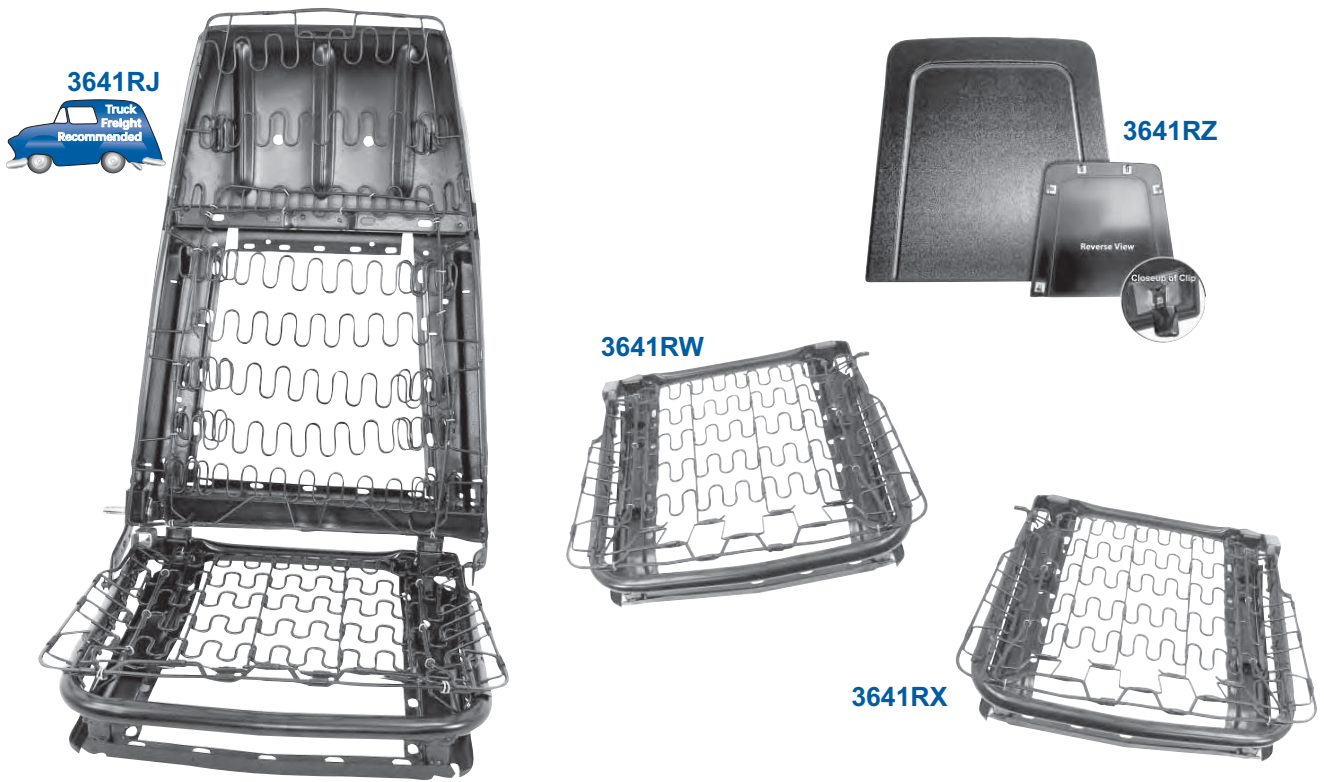

3641RB	New	1968	Seat Back, RH		<i>Coming Soon!</i>
3641RC	New	1968	Seat Back, LH		<i>Coming Soon!</i>
3641RD	New	1969	Seat Back, RH		<i>Coming Soon!</i>
3641RE	New	1969	Seat Back, LH		<i>Coming Soon!</i>
3641RW	New	1969-70	Seat Bottom, RH		$160.75 ea
3641RX	New	1969-70	Seat Bottom, LH		$160.75 ea
3641RZ	New	1968-70	Bucket Seat Rear Trim Panel		$39.25 ea
3641RJ	New	1970	Front High-Back Seat Frame, RH		$430.50 ea
3641RK	New	1970	Front High-Back Seat Frame, LH		$430.50 ea