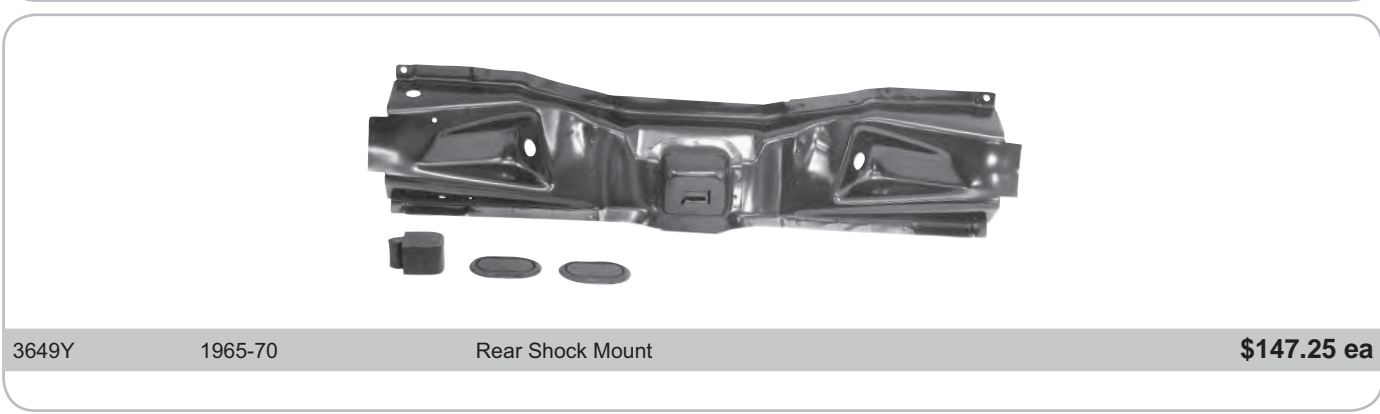

3649Y		1965-70	Rear Shock Mount	$147.25 ea