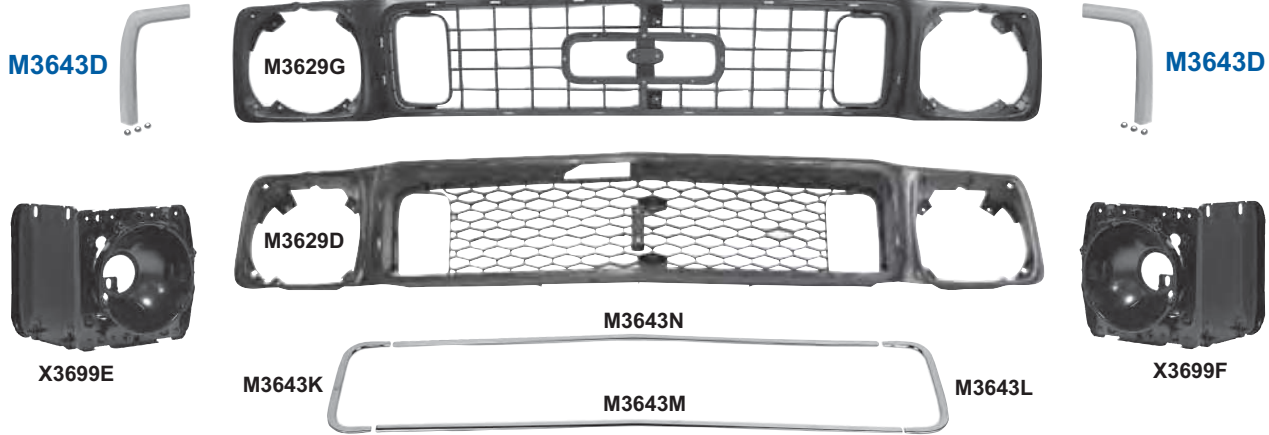

Grilles & Components

M3629G	1973	Standard Grille	$199.75 ea
M3629D	1973	Mach 1 Grille	$174.25 ea
X3699E	1971-73	Headlamp Housing, RH	$116.00 ea
X3699F	1971-73	Headlamp Housing, LH	$116.00 ea
M3643K	1973	Grille Side Molding, RH	$21.50 ea
M3643L	1973	Grille Side Molding, LH	$21.50 ea
M3643N	1973	Upper Grille Molding	$21.50 ea
M3643M	1973	Lower Grille Molding	$21.50 ea
M3643D	New 1973	Fender Extension Moldings, Painted	$79.75 pr