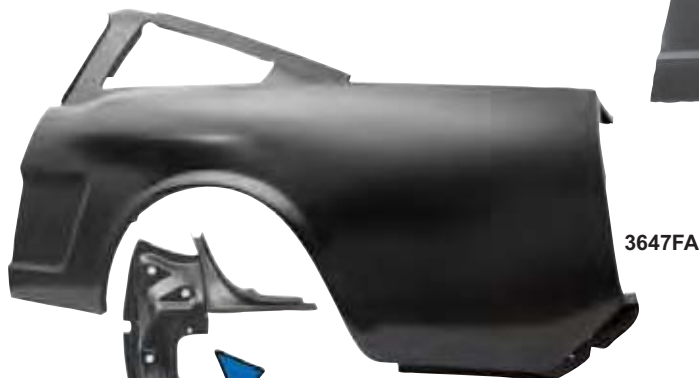

3645

3647

3647FA

Tail lamp panel bracket included but not assembled

3645F

3647B

3644	1965-66	Quarter Panel, RH Coupe	\$93.25 ea
3645	1965-66	Quarter Panel, LH Coupe	\$93.25 ea
3646	1965-66	Quarter Panel, RH Convertible	\$93.25 ea
3647	1965-66	Quarter Panel, LH Convertible	\$93.25 ea
3647EA	1965-66	Quarter Panel w/Attached Sail, 1 pc., RH Fastback	\$445.00 ea
3647FA	1965-66	Quarter Panel w/Attached Sail, 1 pc., LH Fastback	\$445.00 ea
3645E	1967	Quarter Panel, RH Fastback	\$403.75 ea
3645F	1967	Quarter Panel, LH Fastback	\$403.75 ea
3647A	1967	Quarter Panel, RH Coupe	\$248.50 ea
3647B	1967	Quarter Panel, LH Coupe	\$248.50 ea