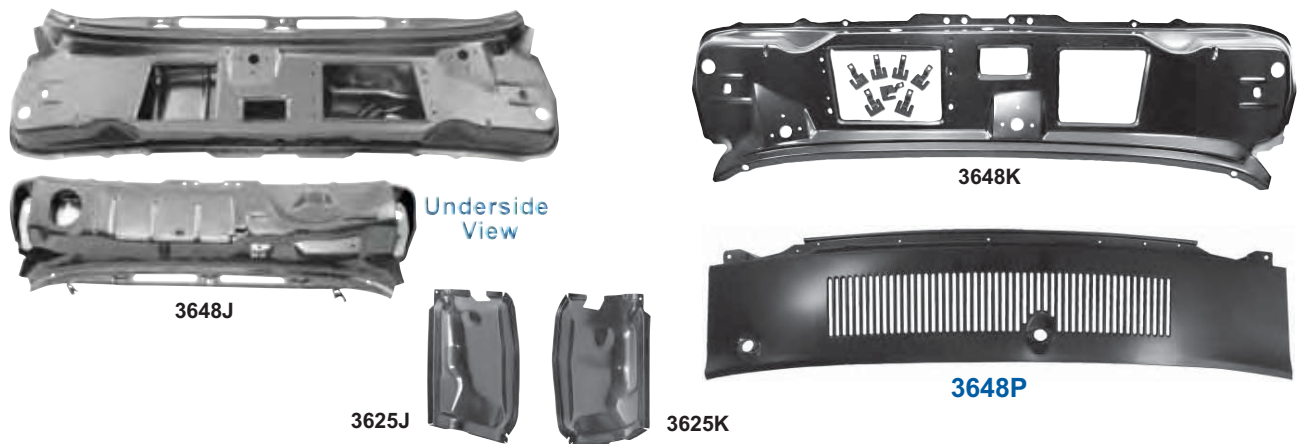

## Windshield Trim

3625C	1967-68	Dash Pad Trim, 2 pcs.	<b>\$47.25 ea</b>
-------	---------	-----------------------	-------------------

3648G		1965-66	Cowl Grille Assembly, 2 pieces	\$376.50 ea
3648Y	New	1965-66	Pillar Panel, RH	\$32.50 ea
3648Z	New	1965-66	Pillar Panel, LH	\$32.50 ea
3648E		1967-68	Cowl Panel, Lower	\$168.75 ea
3648F		1967-68	Cowl Vent Grille	\$185.00 ea
3648H		1967-68	Cowl Grille Assembly	\$376.75 ea
3625G		1967-68	Pillar Panel, RH	\$38.00 ea
3625H		1967-68	Pillar Panel, LH	\$38.00 ea