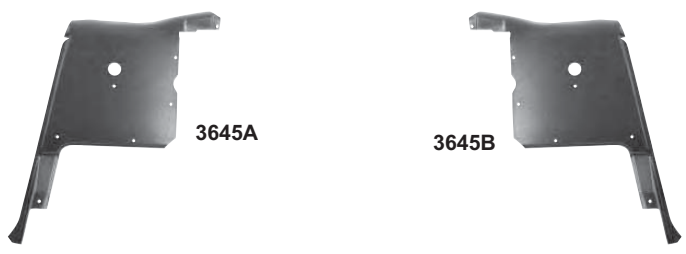

"B" Pillar Panels

3645A		1965-66	Steel Quarter "B" Pillar Panel RH, Convertible	$106.75 ea
3645B		1965-66	Steel Quarter "B" Pillar Panel LH, Convertible	$106.75 ea