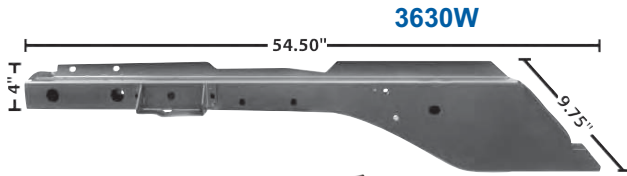

Frame Rail Extensions

3630W	New	1965-70	Front Frame Extension, RH
3630X	New	1965-70	Front Frame Extension, LH
$147.25 ea