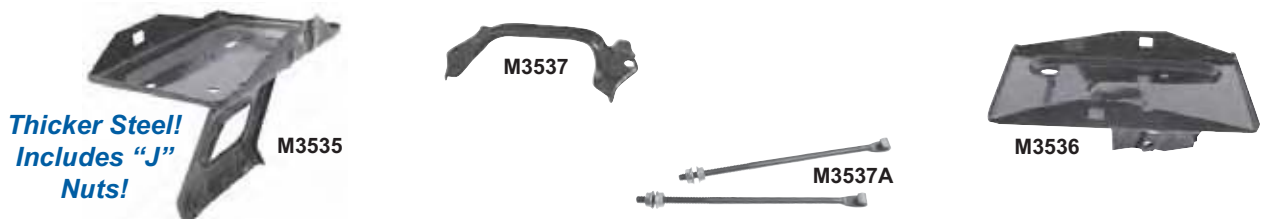

Battery Trays, Clamps & Bolts, cont'd.

M3535	1967-70	Battery Tray	$15.00 ea
M3537	1967-70	Battery Hold Down (Top Clamp)	$6.75 ea
M3537A	1967-70	Battery J Bolt (with 4 Nuts)	$5.50 pr
M3536	1971-73	Battery Tray	$15.00 ea