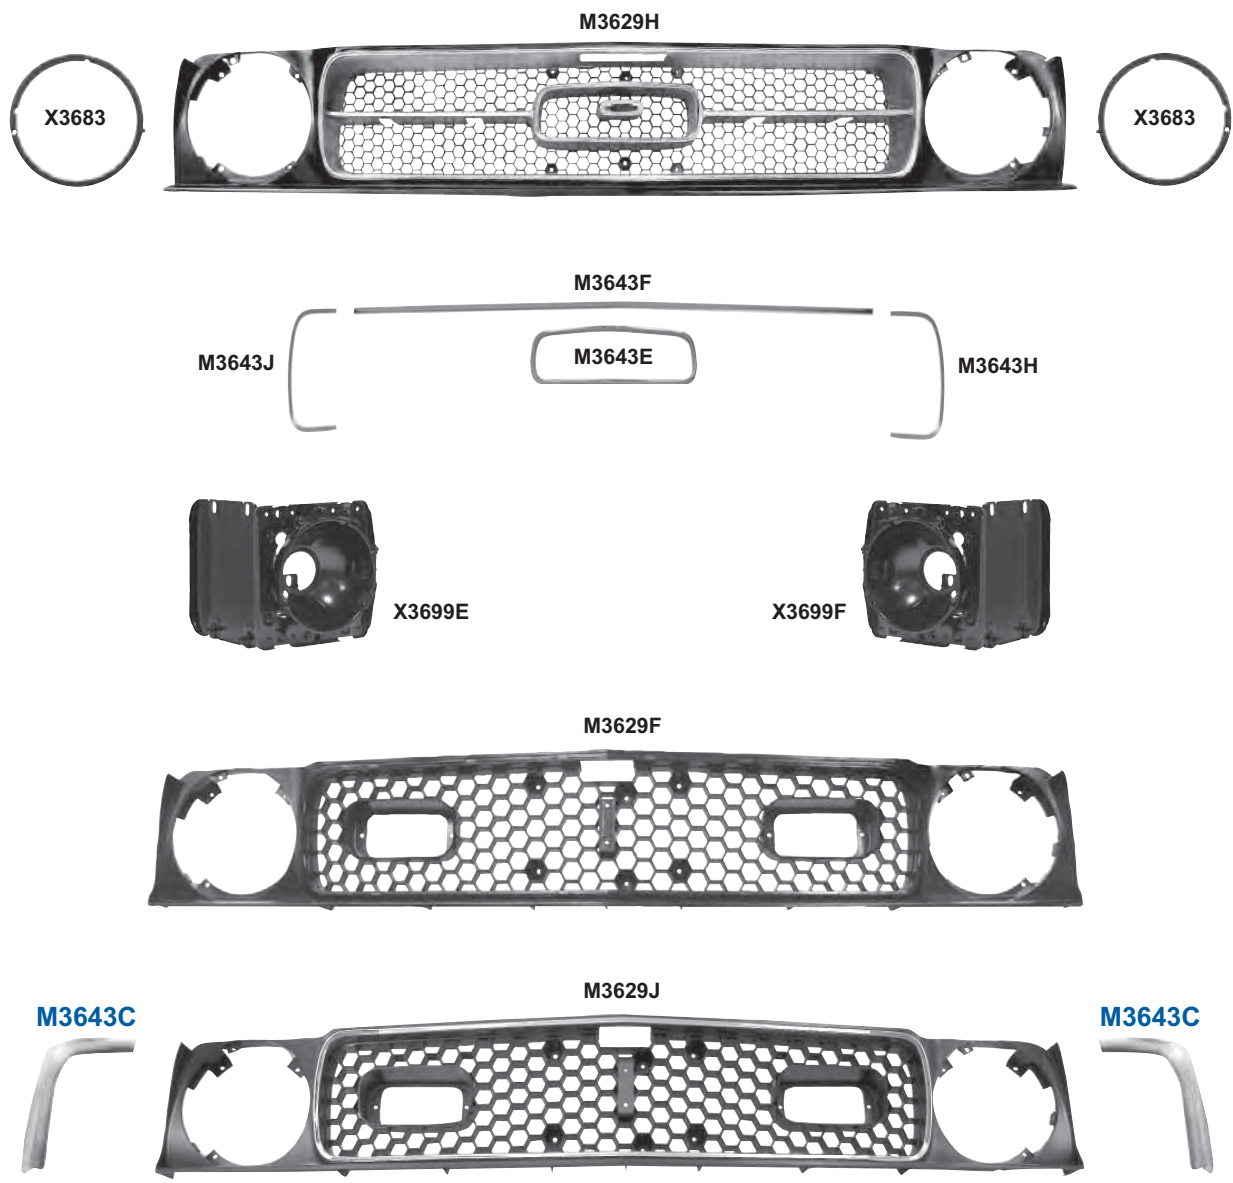

M3629E	1971-72	Standard Grille	$187.75 ea	
M3629H	1971-72	Standard Grille With Molding	$268.75 set	
M3629F	1971-72	Mach 1 Grille	$187.75 ea	
M3629J	1971-72	Mach 1 Grille With Molding	$268.75 set	
X3699E	1971-73	Headlamp Housing, RH	$116.00 ea	
X3699F	1971-73	Headlamp Housing, LH	$116.00 ea	
X3683	1971-72	Outer Headlamp Bezels	$66.25 pr	
M3643E	1971-72	Grille Center Molding	$24.25 ea	
M3643F	1971-72	Upper/Lower Grille Molding	$21.00 ea	
M3643H	1971-72	Grille Side Molding, RH	$21.00 ea	
M3643J	1971-72	Grille Side Molding, LH	$21.00 ea	
M3643C	New	1971-72	Fender Extension Moldings, Chrome	$79.75 pr