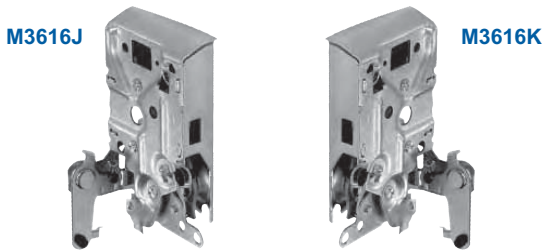

M3616J	New	1971-73	Door Latch RH
M3616K	New	1971-73	Door Latch LH
$56.75 ea