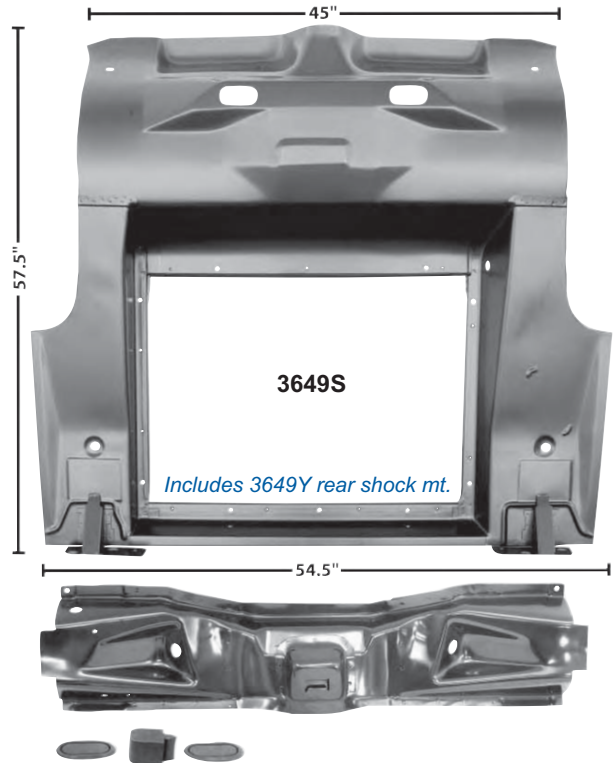

Coupe & Fastback

3649S	1965-66	Complete Trunk Floor, Coupe & Fastback	$376.75 ea
3649T	1967-68	Complete Trunk Floor, Coupe & Fastback	$376.75 ea
3649U	1969-70	Complete Trunk Floor, Coupe & Fastback	$376.75 ea

More Trunk Floor Pans on page 41....