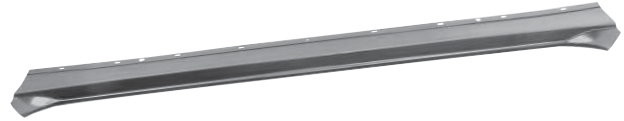

Rear Deck Filler Panels

3647YX	New	1964-66	Filler Panel, Convertible
$74.25 ea