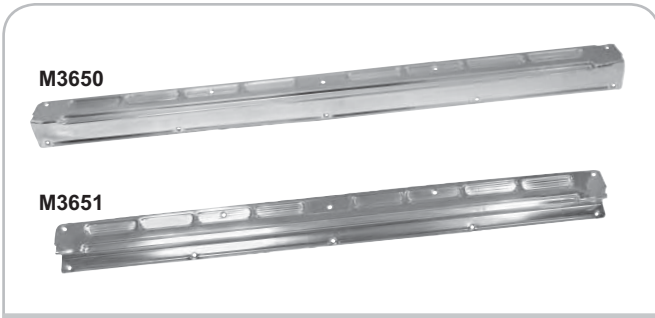

M3650	1965-68	Coupe & Fastback
M3651	1965-68	Convertible
$11.50 ea		

M3650A	New	1965-68	Stainless, Coupe & Fastback
M3651A	New	1965-68	Stainless, Convertible
$56.75 pr