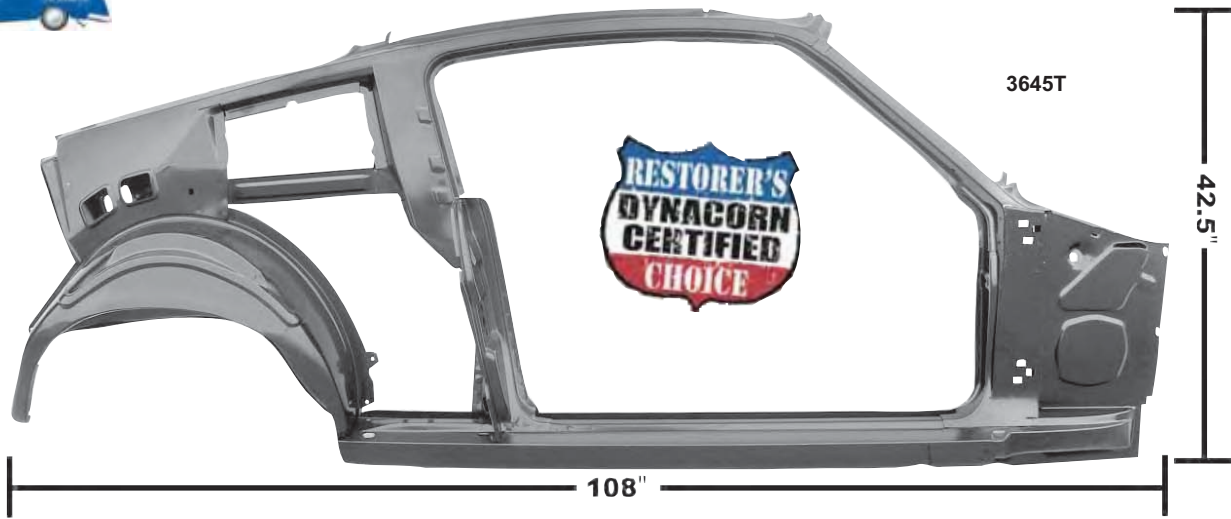

Does Not Qualify For Free Freight Program

3645R