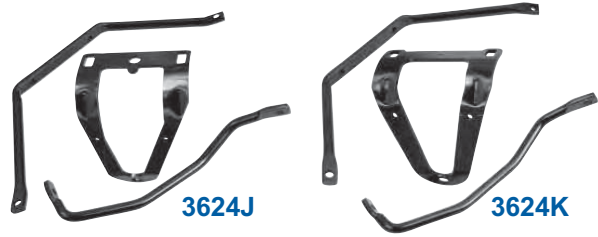

Brake Brackets

3624J	New	1969	Brake Pedal Support-to-Dash Bracket
3624K	New	1970	Brake Pedal Support-to-Dash Bracket
$43.25 ea