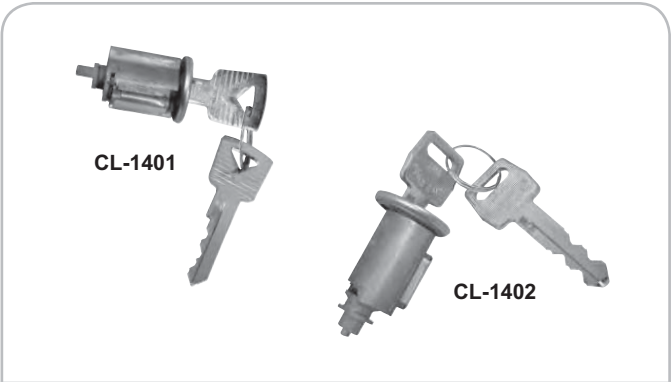

CL-1401	1965-66	Ignition Locks	<b>\$6.75 kit</b>
CL-1402	1967-69	Ignition Locks	

CL-1404	1970-73	Before 5/13/73	<b>\$12.25 kit</b>
CL-1405	1973-76	After 5/13/73	<b>\$12.25 kit</b>

*See our Lock Section for more details...*