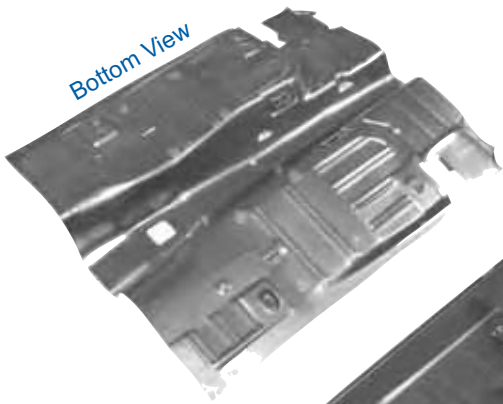

Bottom View

3648C   1965-68   Complete Floor Pan, Coupe & Fastback $403.75 ea