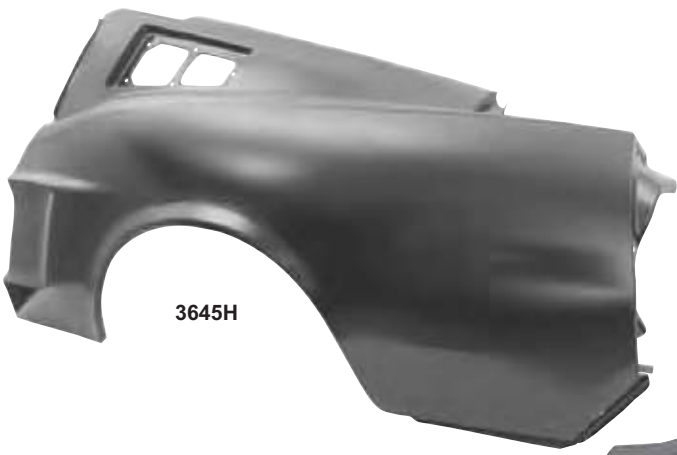

Quarter Panels, continued

3645H