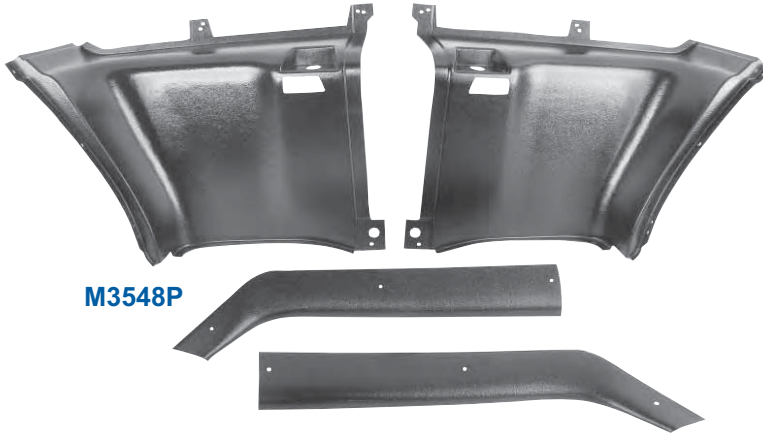

dii Exclusive

M3548K	1967-68	Plastic Quarter Trim Panel Assembly, 2 pcs., Fastback	$336.25 pr
M3548L	1967-68	Plastic Quarter Vent Trim Panels, 2 pcs., Fastback	$263.25 pr
M3548M	1967-68	Plastic Upper Back Trim, 5 pcs., Fastback	$228.25 set

dii Exclusive

M3548P

M3548N	New	1969-70	Plastic Quarter Trim Panel Assembly, 2 pcs., Fastback	$309.25 pr
M3548Q	New	1969-70	Plastic Quarter Vent Trim Panels, 2 pcs., Fastback	$83.75 pr
M3548P	New	1969-70	Plastic Rear Quarter Trim Panels, 4 pcs., Fastback	$236.25 set
M3548R	New	1969-70	Plastic Upper Rear Quarter Trim Panels, 2 pcs., Fastback	$91.75 pr
M3548S	New	1969-70	Plastic Lower Rear Window Trim Panel, Fastback	$59.50 ea
M3548G		1969-70	Plastic Inner Quarter Window Moldings, Fastback	$13.50 pr