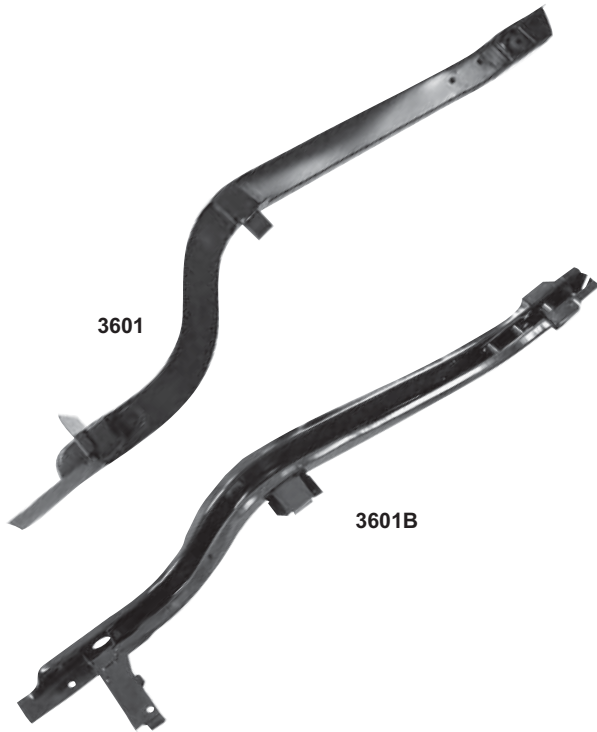

3600	1965-69	Full Rear Frame Extension, RH	CV
3601	1965-69	Full Rear Frame Extension, LH	CV
$228.25 ea			
3601A	1965-68	Full Rear Frame Extension, RH	CP/FB
3601B	1965-68	Full Rear Frame Extension, LH	CP/FB
$228.25 ea