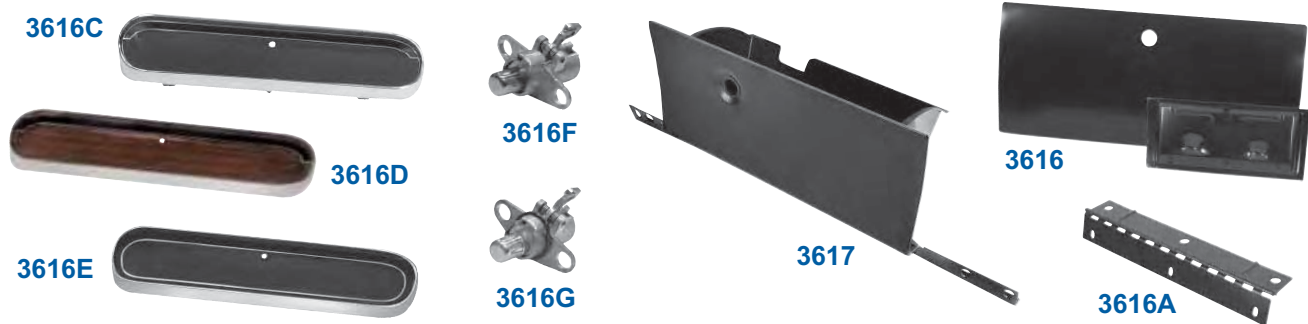

Glovebox

3616C	New	1965	Glovebox Door, Black w/Standard Interior	$89.00 ea
3616D	New	1965-66	Glovebox Door, Woodgrain	$89.00 ea
3616F	New	1965	Glovebox Door Latch	$19.00 ea
3616E	New	1966	Glovebox Door, Black w/Standard Interior	$89.00 ea
3616G	New	1966	Glovebox Door Latch	$19.00 ea
3616	New	1967-68	Glovebox Door	$106.75 ea
3616B	New	1967-68	Glovebox Liner	Coming Soon!
3616A	New	1967-68	Glovebox Door Hinge	$20.25 ea
3617	New	1969-70	Complete Glovebox Door w/Liner & Hinge	$174.25 ea
3617A	New	1969-70	Glovebox Liner	$32.50 ea