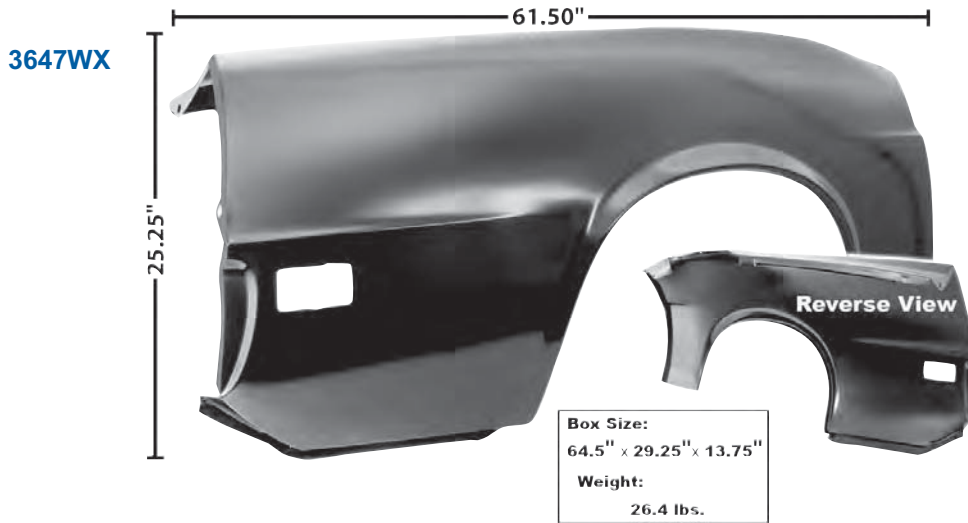

Quarter Panels, cont'd.

3647WX	New	1970	Quarter Panel, Complete RH Convertible	$430.75 ea
3647XX	New	1970	Quarter Panel, Complete LH Convertible	$430.75 ea