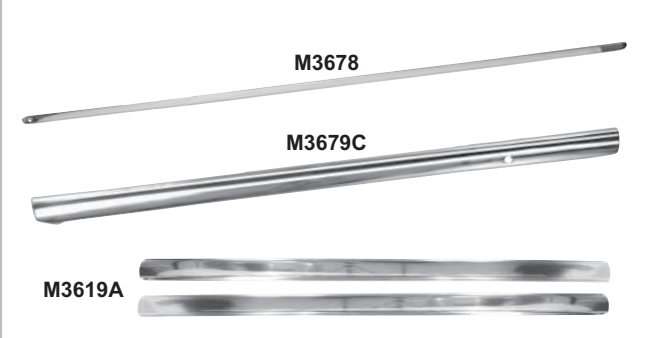

All Rocker Panel Moldings Come With Clips

M3678	1969	Rocker Panel Molding, RH	$40.50 ea
M3679	1969	Rocker Panel Molding, LH	
M3679A	1970	Rocker Panel Molding, Mach 1, RH	Call
M3679B	1970	Rocker Panel Molding, Mach 1, LH	
M3679C	1971-73	Rocker Panel Molding, RH	$52.75 ea
M3679D	1971-73	Rocker Panel Molding, LH	
M3619A	1967-68	Rocker Panel Mldgs., Cougar	$121.50 pr