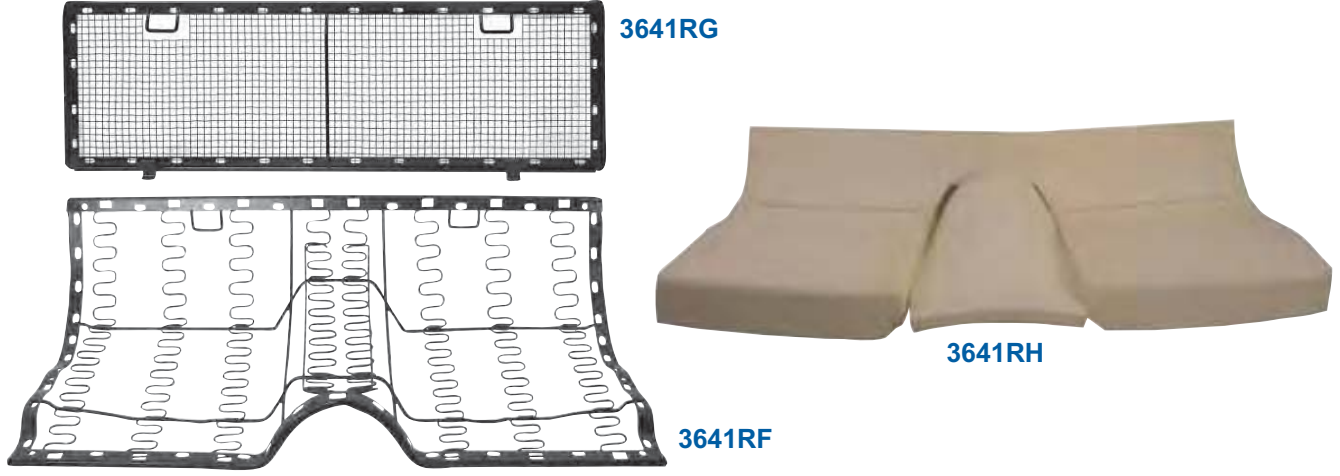

Seat Frames

3641RS

3641RR

3641R

3641RS		1965-67	Front Seat Frame, RH	<b>\$403.75 ea</b>
3641RT		1965-67	Front Seat Frame, LH	<b>\$403.75 ea</b>
3641RR	New	1965-67	Seat Bottom, RH	<b>\$147.25 ea</b>
3641R		1965-67	Seat Bottom, LH	<b>\$147.25 ea</b>