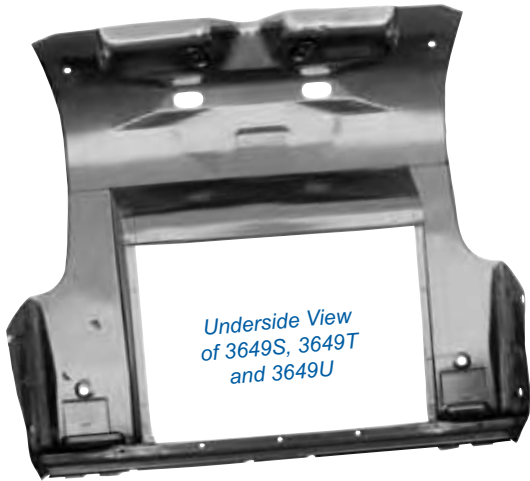

Coupe & Fastback

3649S	1965-66	Complete Trunk Floor, Coupe & Fastback	$376.75 ea
3649T	1967-68	Complete Trunk Floor, Coupe & Fastback	$376.75 ea
3649U	1969-70	Complete Trunk Floor, Coupe & Fastback	$376.75 ea

More Trunk Floor Pans on page 41....