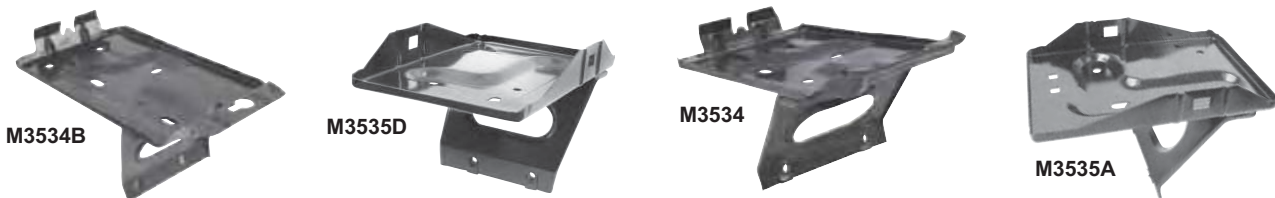

Battery Trays

Thicker Steel! Includes "J" Nuts!

M3534B	1963-65	Battery Tray, For Falcon & Comet	$15.00 ea
M3534D	1963-65	Battery Tray, Top Clamp Style, For Falcon	$15.00 ea
M3534	1965-66	Battery Tray	$15.00 ea
M3535A	1965-66	Battery Tray, Top Clamp Style	$15.00 ea