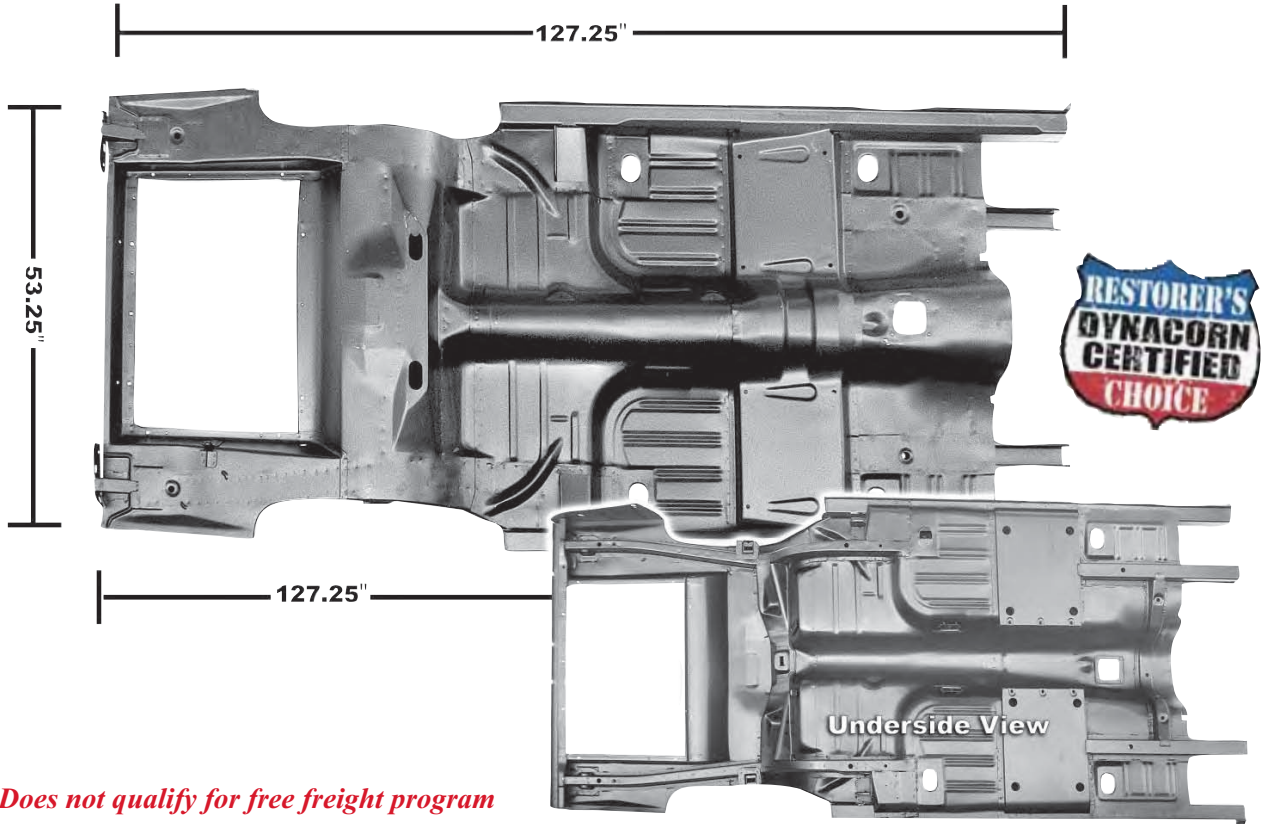

Does not qualify for free freight program

3648S	1965-66	Complete Floor & Trunk Pan w/Rocker Panels & Frame Rails, Convertible	$2,300.00 ea