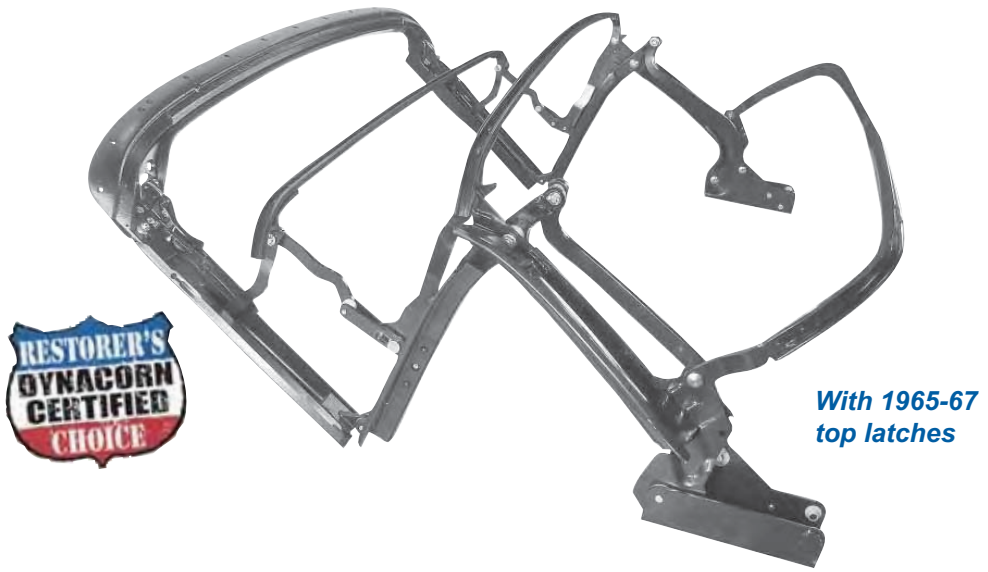

## Firewalls

**3631Z**

**3613A**

**3631ZA**

(Will fit Convertible with some modification)

**3631ZB**

3631Z		1965-66	Firewall, Fastback & Coupe, (Trim for use on Convertible)	<b>\$187.75 ea</b>
3631ZA		1967-68	Firewall, Fastback & Coupe, (Trim for use on Convertible)	<b>\$201.25 ea</b>
3631ZB		1969-70	Firewall	<b>\$228.25 ea</b>
3613A	New	1967-68	Steering Column Cover	<b>\$13.50 ea</b>

Convertible Top Frame

3628	New	1965-68	Convertible Top Frame Assembly w/Header Bow	\$1,050.00 ea
------	-----	---------	---	---------------

Roof Panels

3643XA		1965-66	Roof Panel, Fastback	\$309.25 ea
3643X		1967-68	Roof Panel, Fastback	\$309.25 ea
3643XC		1969-70	Roof Panel, Fastback	\$322.75 ea
3643XG	New	1967-68	Roof Panel Insulation	Coming Soon!