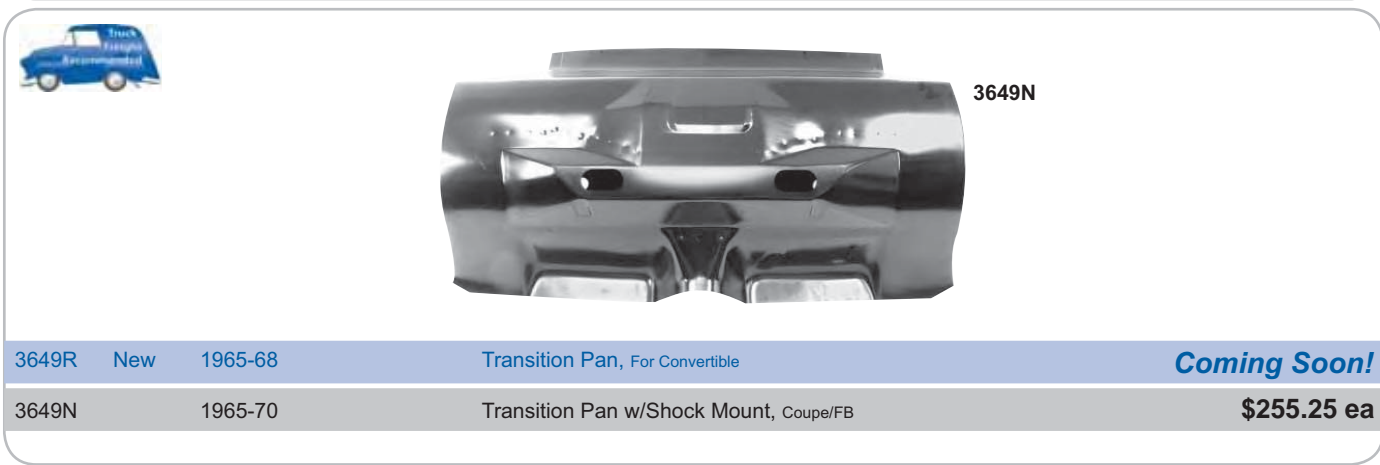

3649R	New	1965-68	Transition Pan, For Convertible	Coming Soon!
3649N		1965-70	Transition Pan w/Shock Mount, Coupe/FB	$255.25 ea

Rear Shock Mount