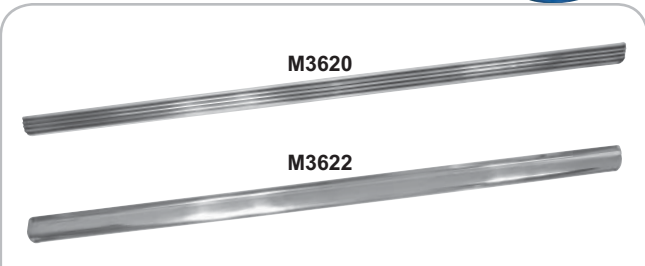

Rocker Panel Moldings

All Rocker Panel Moldings Come With Clips

M3620	1965-66	Rocker Panel Molding, RH	$33.75 ea
M3621	1965-66	Rocker Panel Molding, LH	
M3622	1967-68	Rocker Panel Molding, RH	$25.75 ea
M3623	1967-68	Rocker Panel Molding, LH